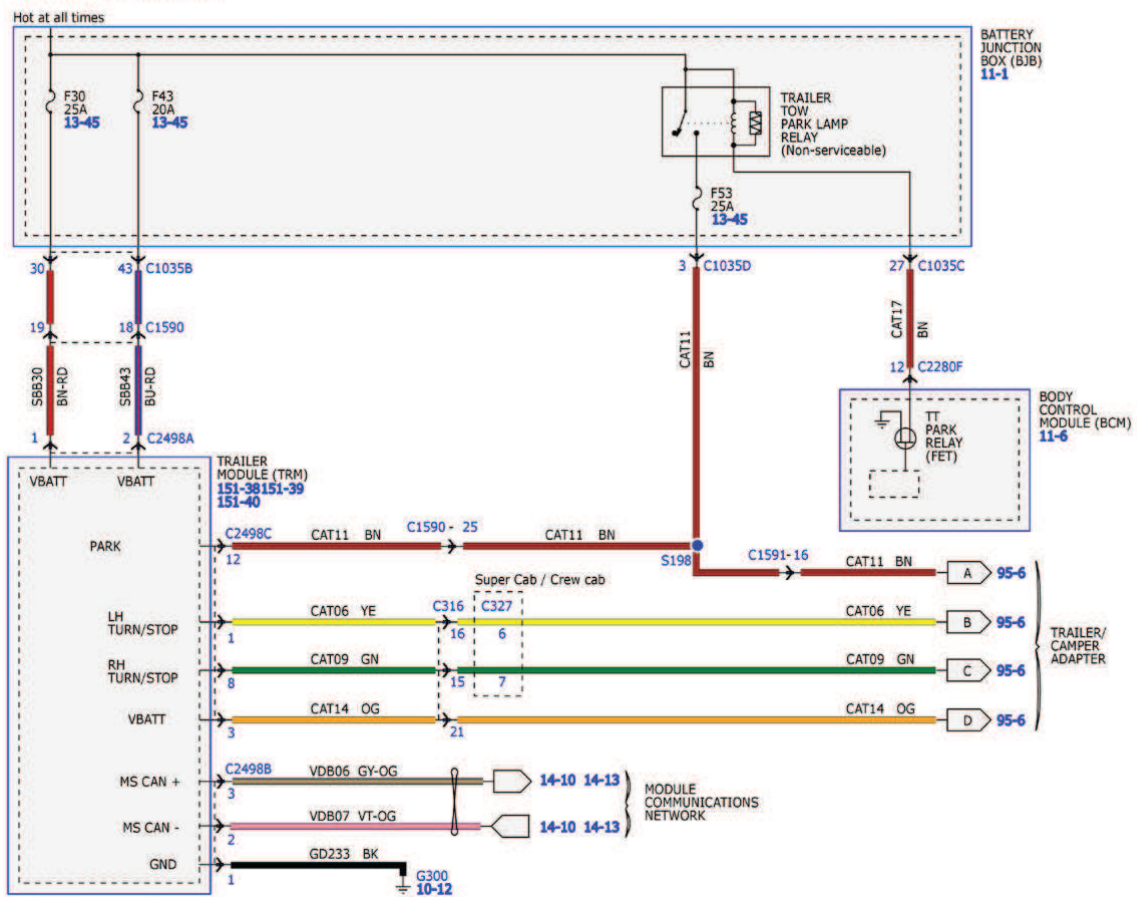

# TRAILER/CAMPER ADAPTER

## 4-WAY TRAILER TOW

**Fig. 428: Trailer/Camper Adapter Wiring Diagram (1 Of 6)**  
 Courtesy of FORD MOTOR COMPANY

## 7-WAY TRAILER TOW

**Fig. 429: Trailer/Camper Adapter Wiring Diagram (2 Of 6)**  
 Courtesy of FORD MOTOR COMPANY