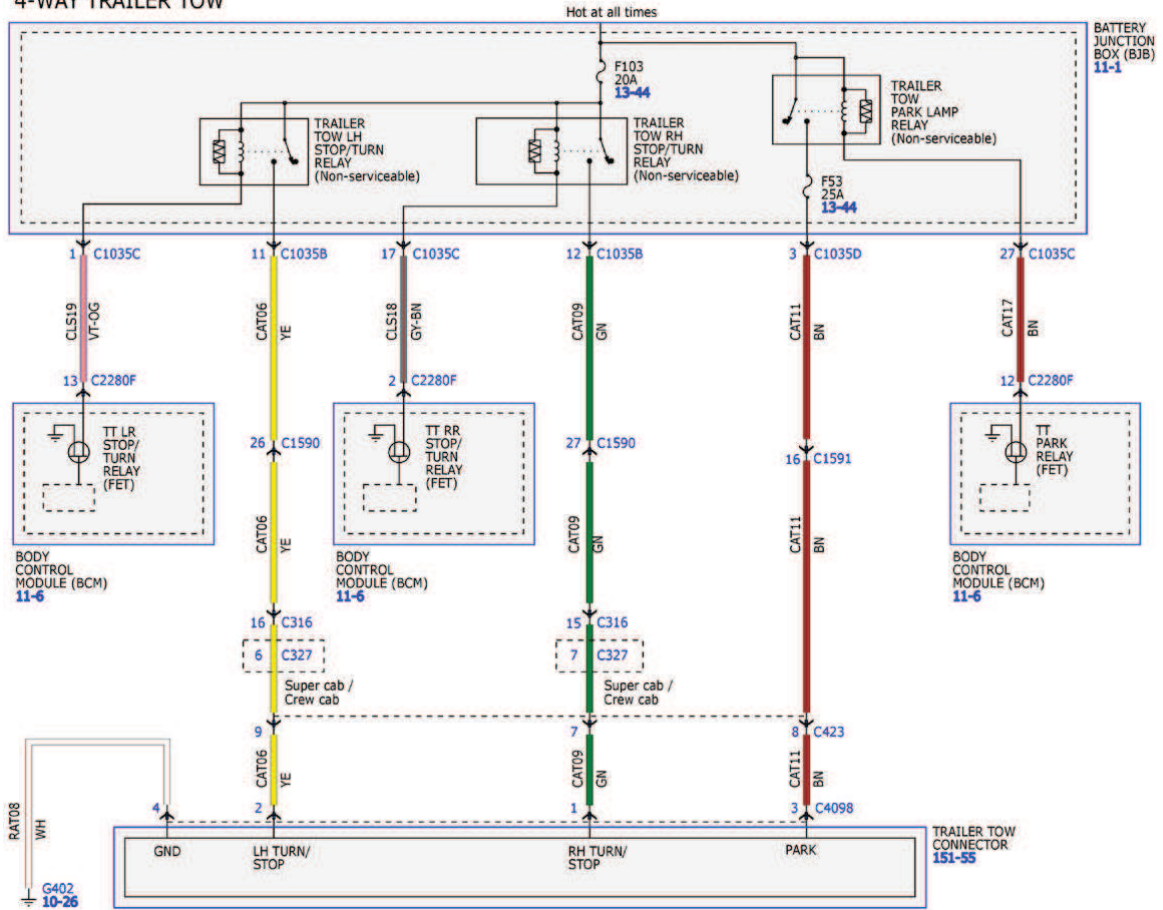

# TRAILER/CAMPER ADAPTER

## 4-WAY TRAILER TOW

**Fig. 428: Trailer/Camper Adapter Wiring Diagram (1 Of 6)**  
 Courtesy of FORD MOTOR COMPANY

## 7-WAY TRAILER TOW

**Fig. 429: Trailer/Camper Adapter Wiring Diagram (2 Of 6)**  
 Courtesy of FORD MOTOR COMPANY