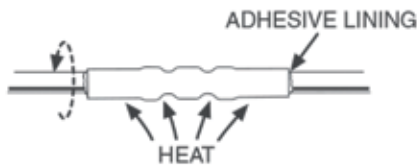

Strip it!

Crimp it!

Seal it!

Ford Approved Wire Splice!

MOTORCRAFT® WIRE SPLICE/SHRINK TUBING PACKAGES

- The new Motorcraft® wire splice/heat shrink packages are to be purchased as replenishment parts for the new ROTUNDA Wire Splice Tool Kit. They contain 5 uninsulated butt splices, 5 pieces of dual wall adhesive-lined heat shrinkable tubing, and the new instruction sheet detailing the approved wire splice procedure as defined by Ford Motor Company.
- The package will construct five complete splice repairs and is available in four wire ranges: