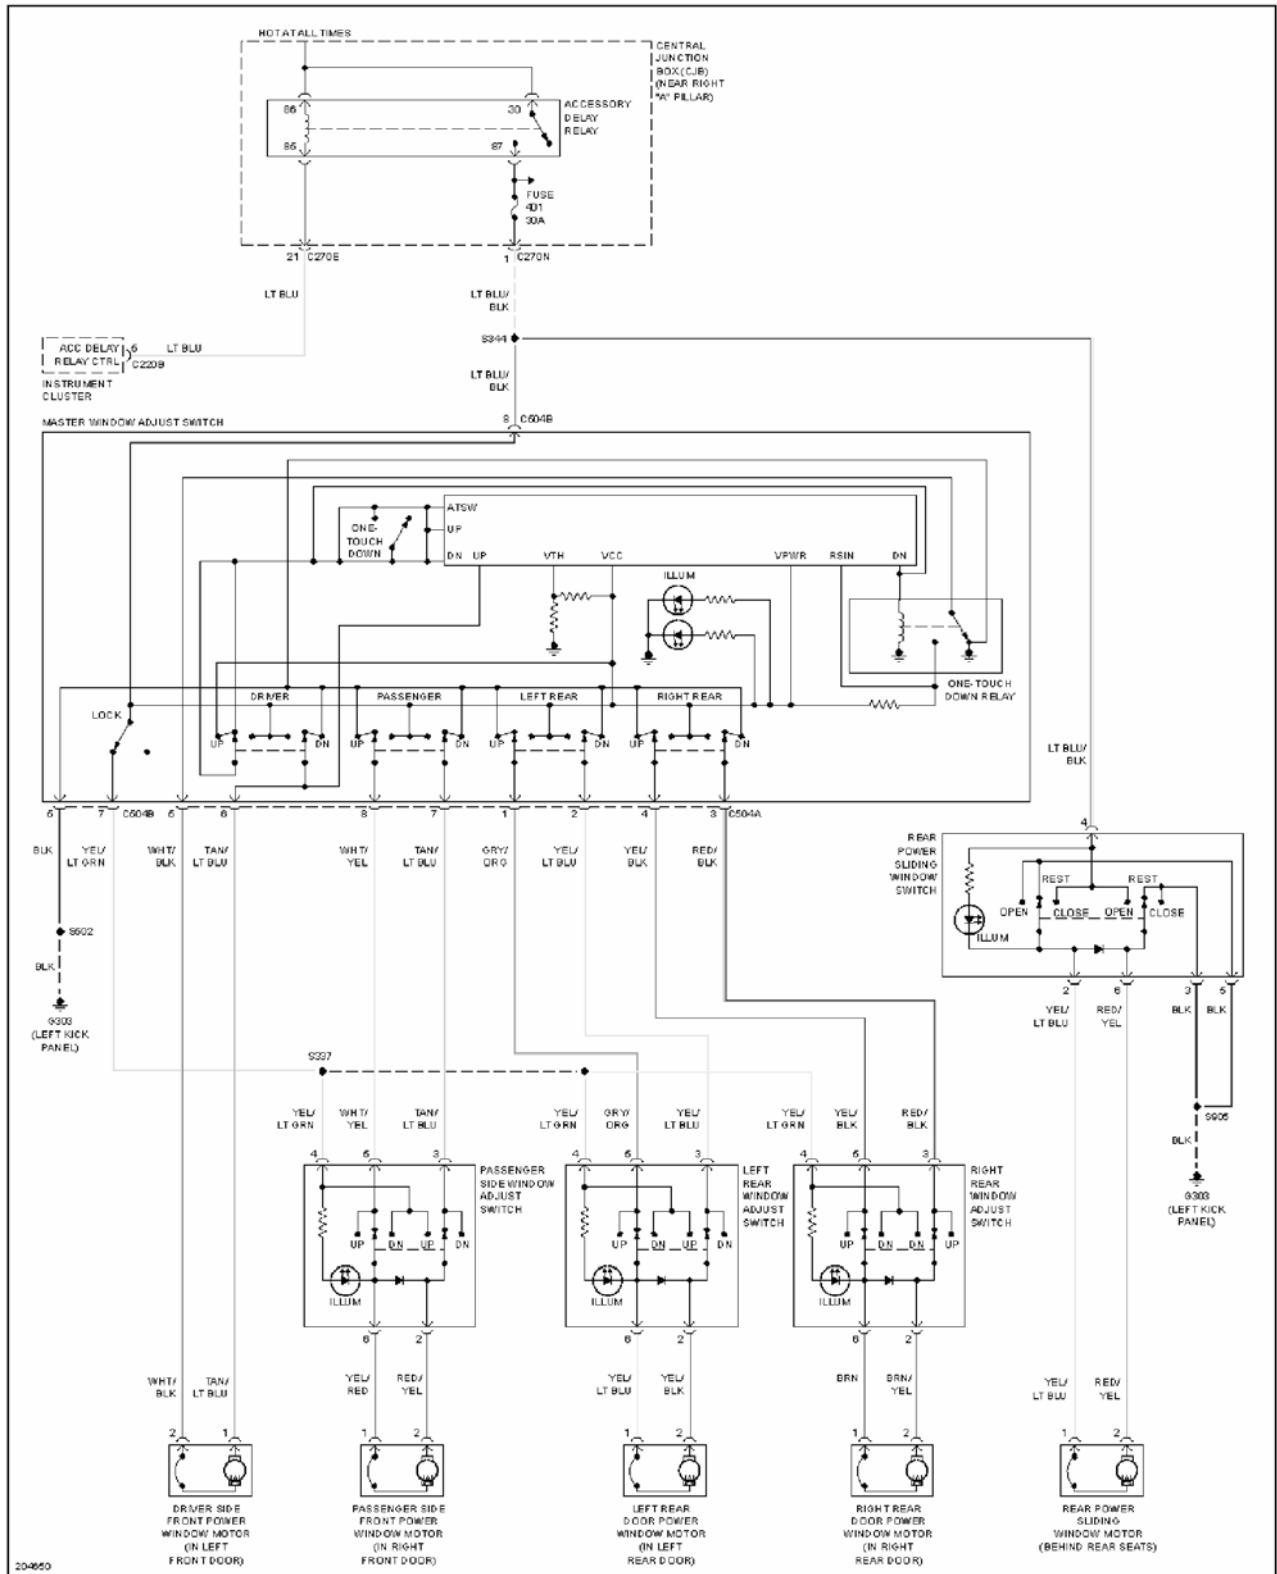

## 2005 SYSTEM WIRING DIAGRAMS Ford - Pickup F150

Fig. 66: Power Windows Circuit, Crew Cab & Super Cab