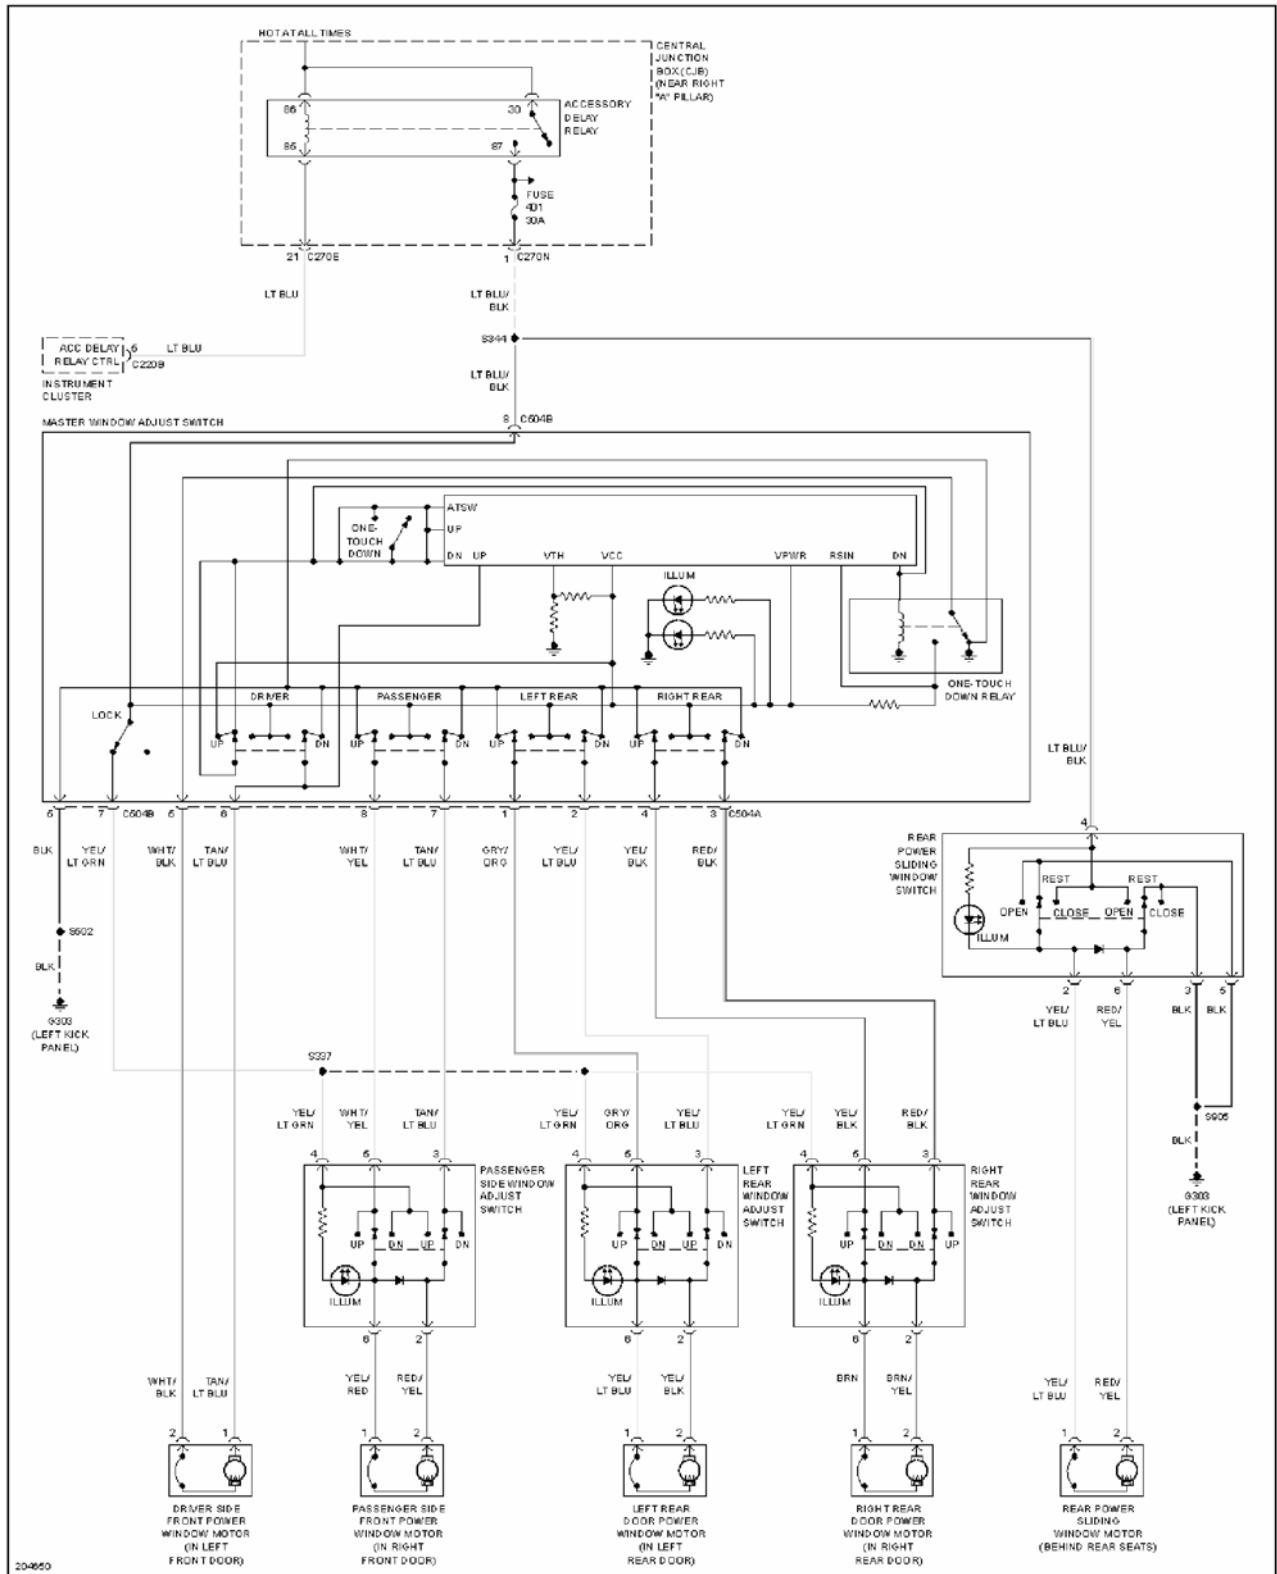

2005 Ford Pickup F150

2005 SYSTEM WIRING DIAGRAMS Ford - Pickup F150

Fig. 66: Power Windows Circuit, Crew Cab & Super Cab