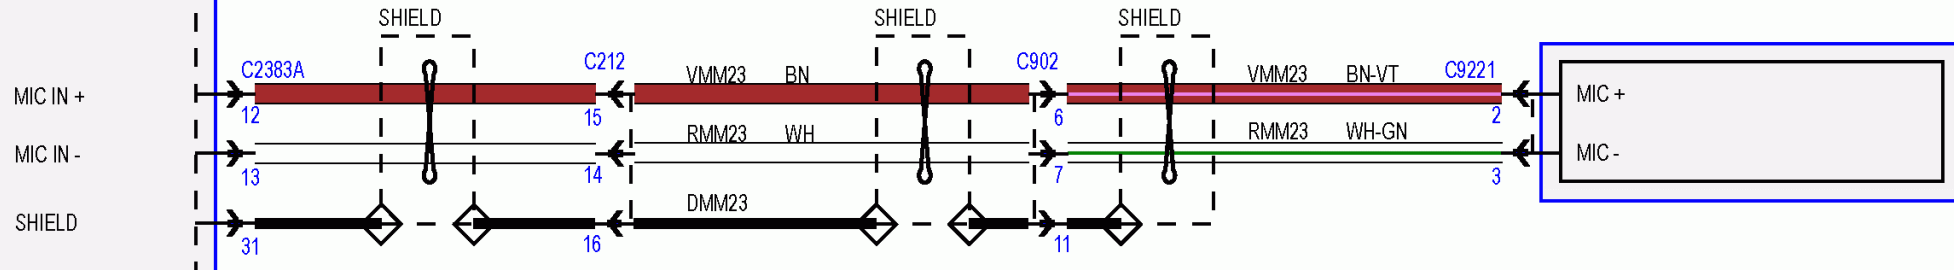

SYNC
MODULE [APIM]

MICROPHONE