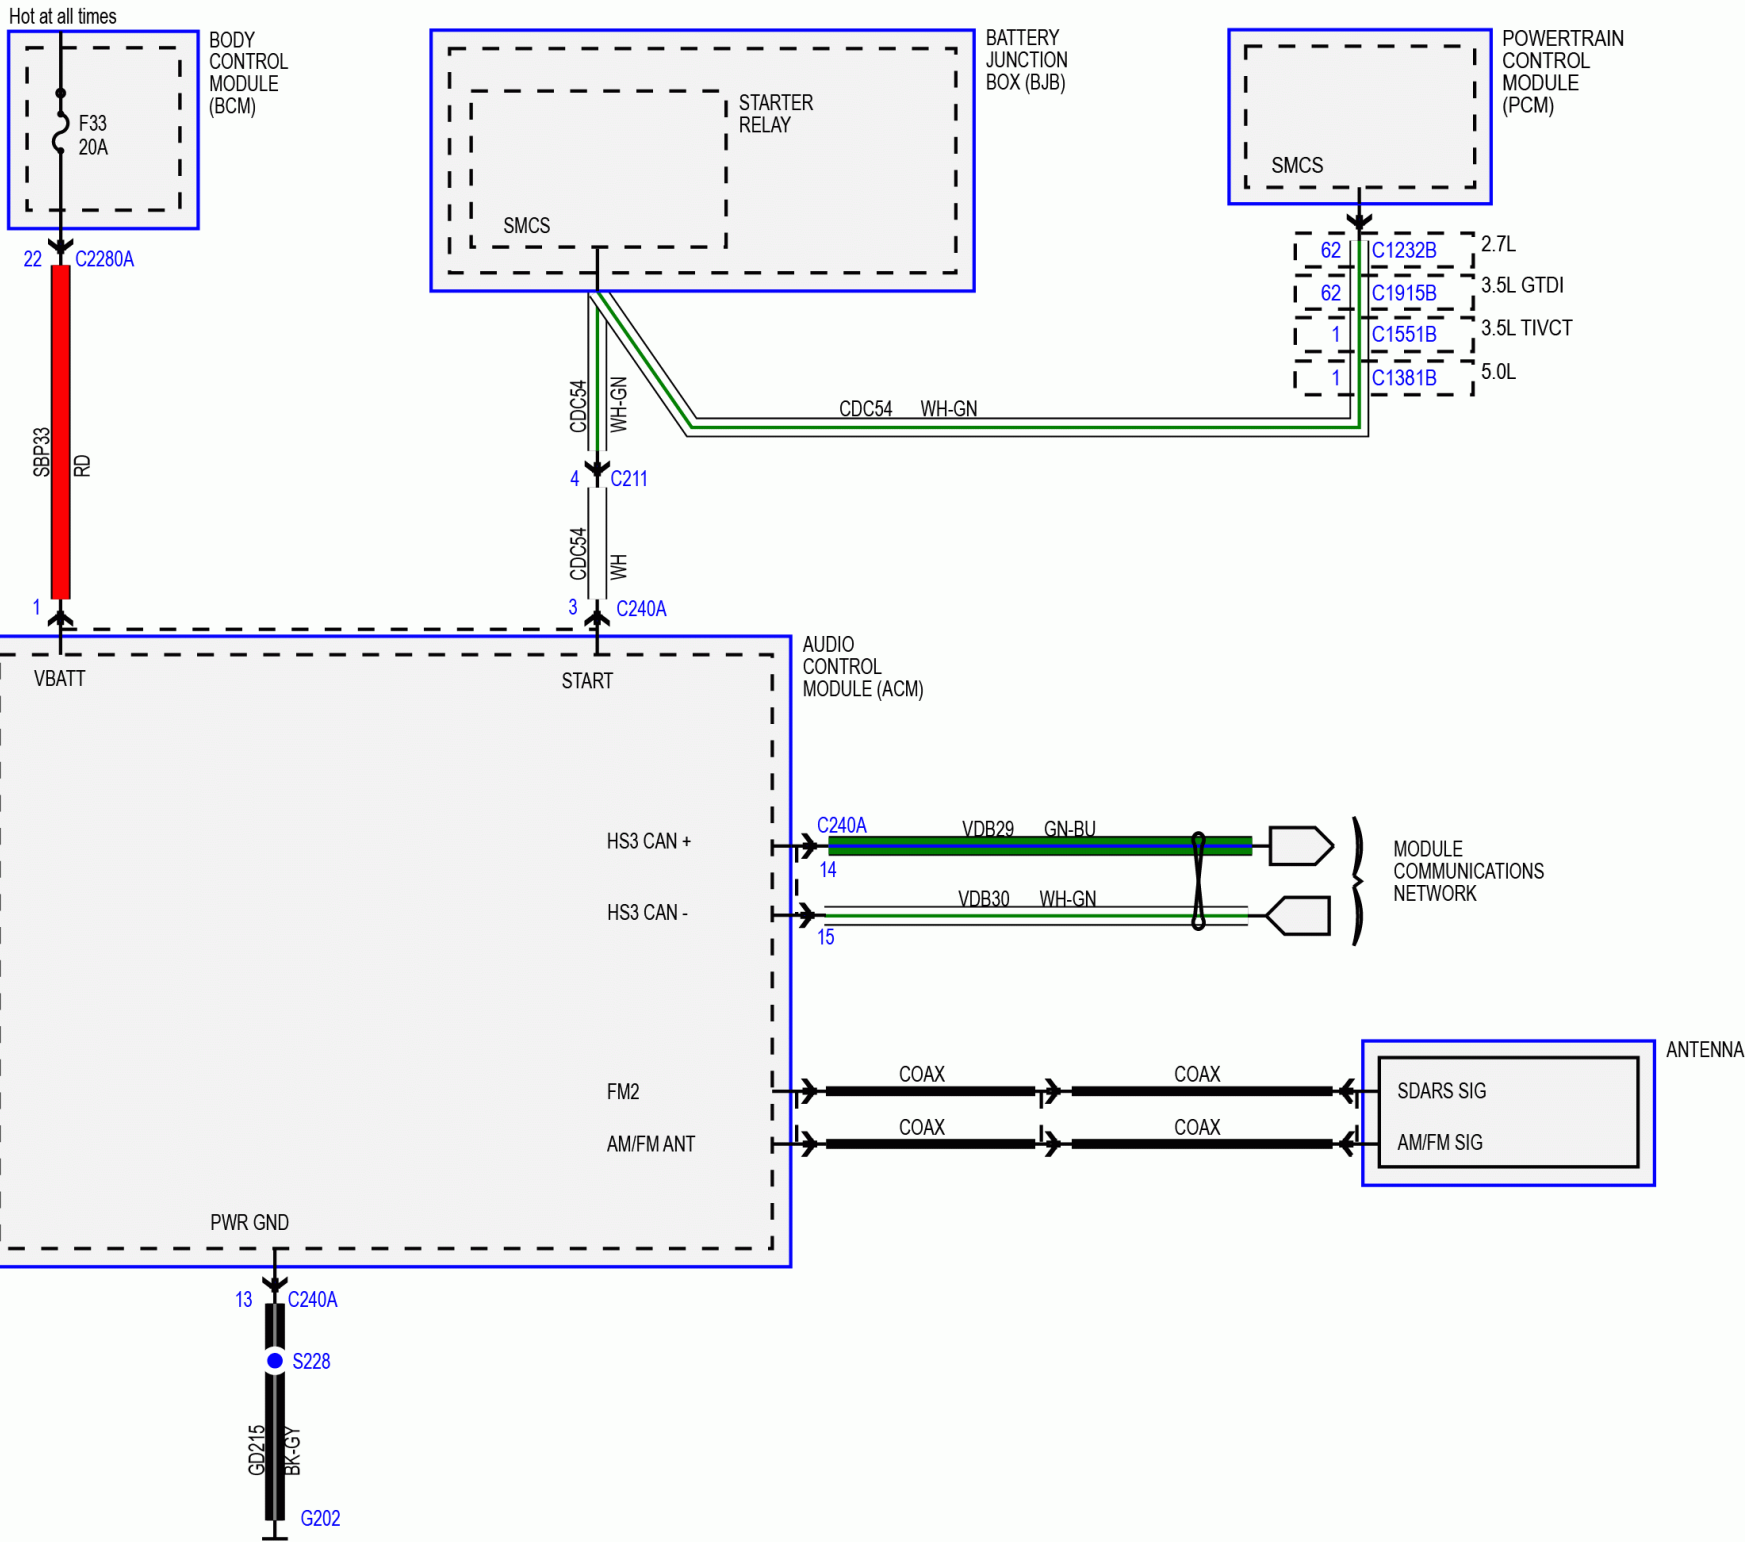

w/Touchscreen w/o Sony

Hot at all times

BODY CONTROL MODULE (BCM)

20 C2280A

SBP32 VT-RD

1 C2383A

START

SYNC MODULE [APIM]

HS1 CAN +

C2383A

VDB04 WH-BU

53

HS1 CAN -

VDB05 WH

54

HS3 CAN +

VDB29 GN-BU

19

HS3 CAN -

VDB30 WH-GN

20

GND

37 C2383A

GD215 BK-GY

VLN04

8 C2999

STEERING WHEEL SWITCH, RIGHT

CLOCKSPRING

STEERING COLUMN CONTROL MODULE (SCCM)

If Equipped