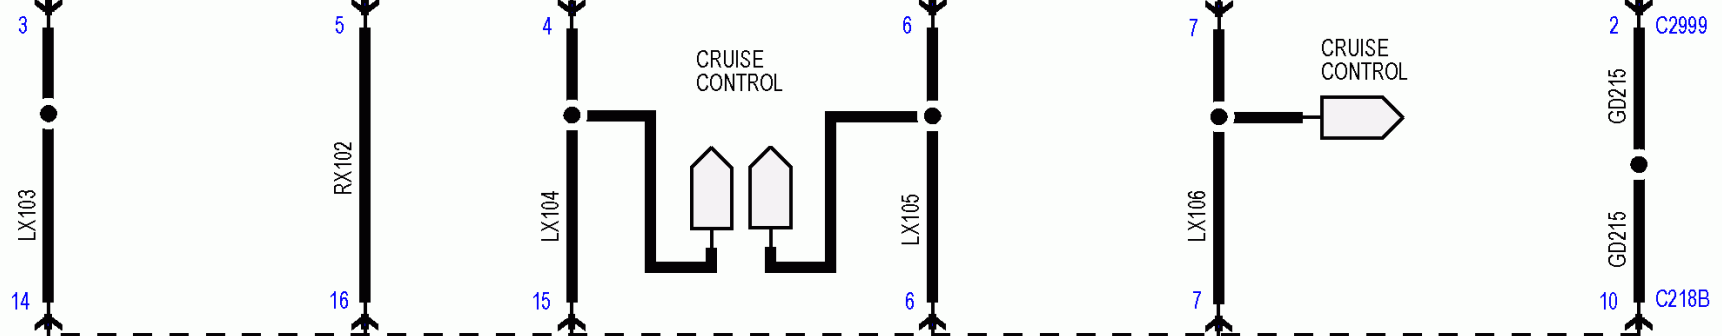

VLN04

8 C2999

STEERING WHEEL SWITCH, RIGHT

CLOCKSPRING

STEERING COLUMN CONTROL MODULE (SCCM)

If Equipped