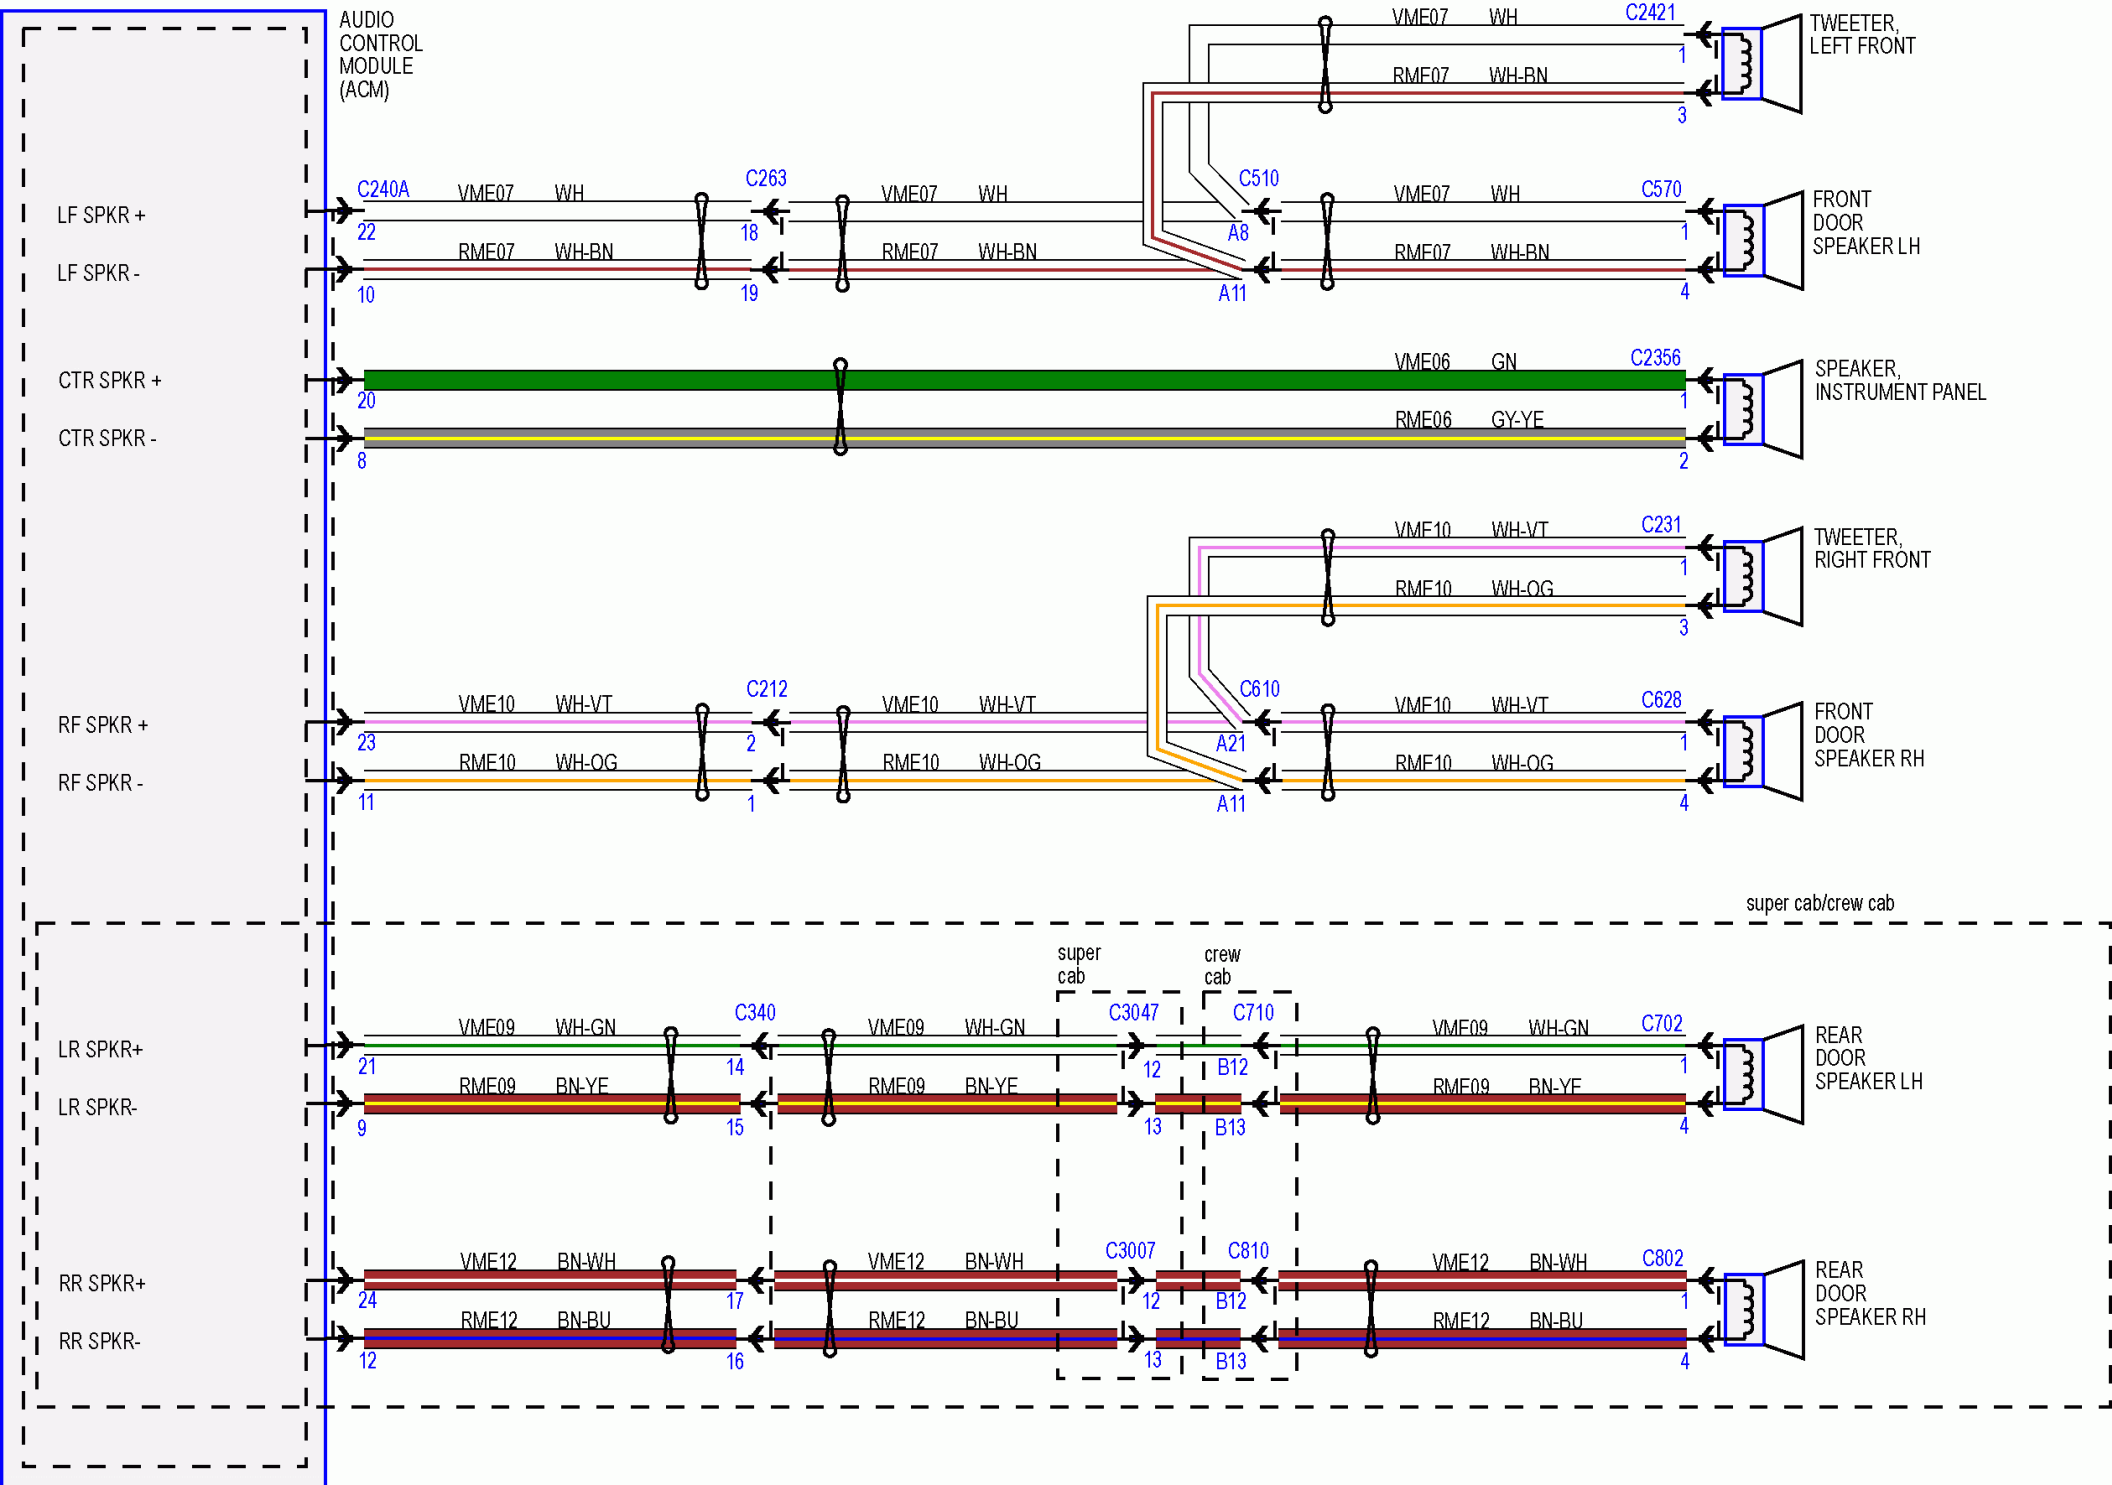

w/Touchscreen w/o Sony

Hot at all times

BODY CONTROL MODULE (BCM)

20 C2280A

SBP32 VT-RD

1 C2383A

START

SYNC MODULE [APIM]

HS1 CAN +

C2383A

VDB04 WH-BU

53

HS1 CAN -

VDB05 WH

54

HS3 CAN +

VDB29 GN-BU

19

HS3 CAN -

VDB30 WH-GN

20

GND

37 C2383A

GD215 BK-GY

VLN04

8 C2999

STEERING WHEEL SWITCH, RIGHT

CLOCKSPRING

STEERING COLUMN CONTROL MODULE (SCCM)

If Equipped