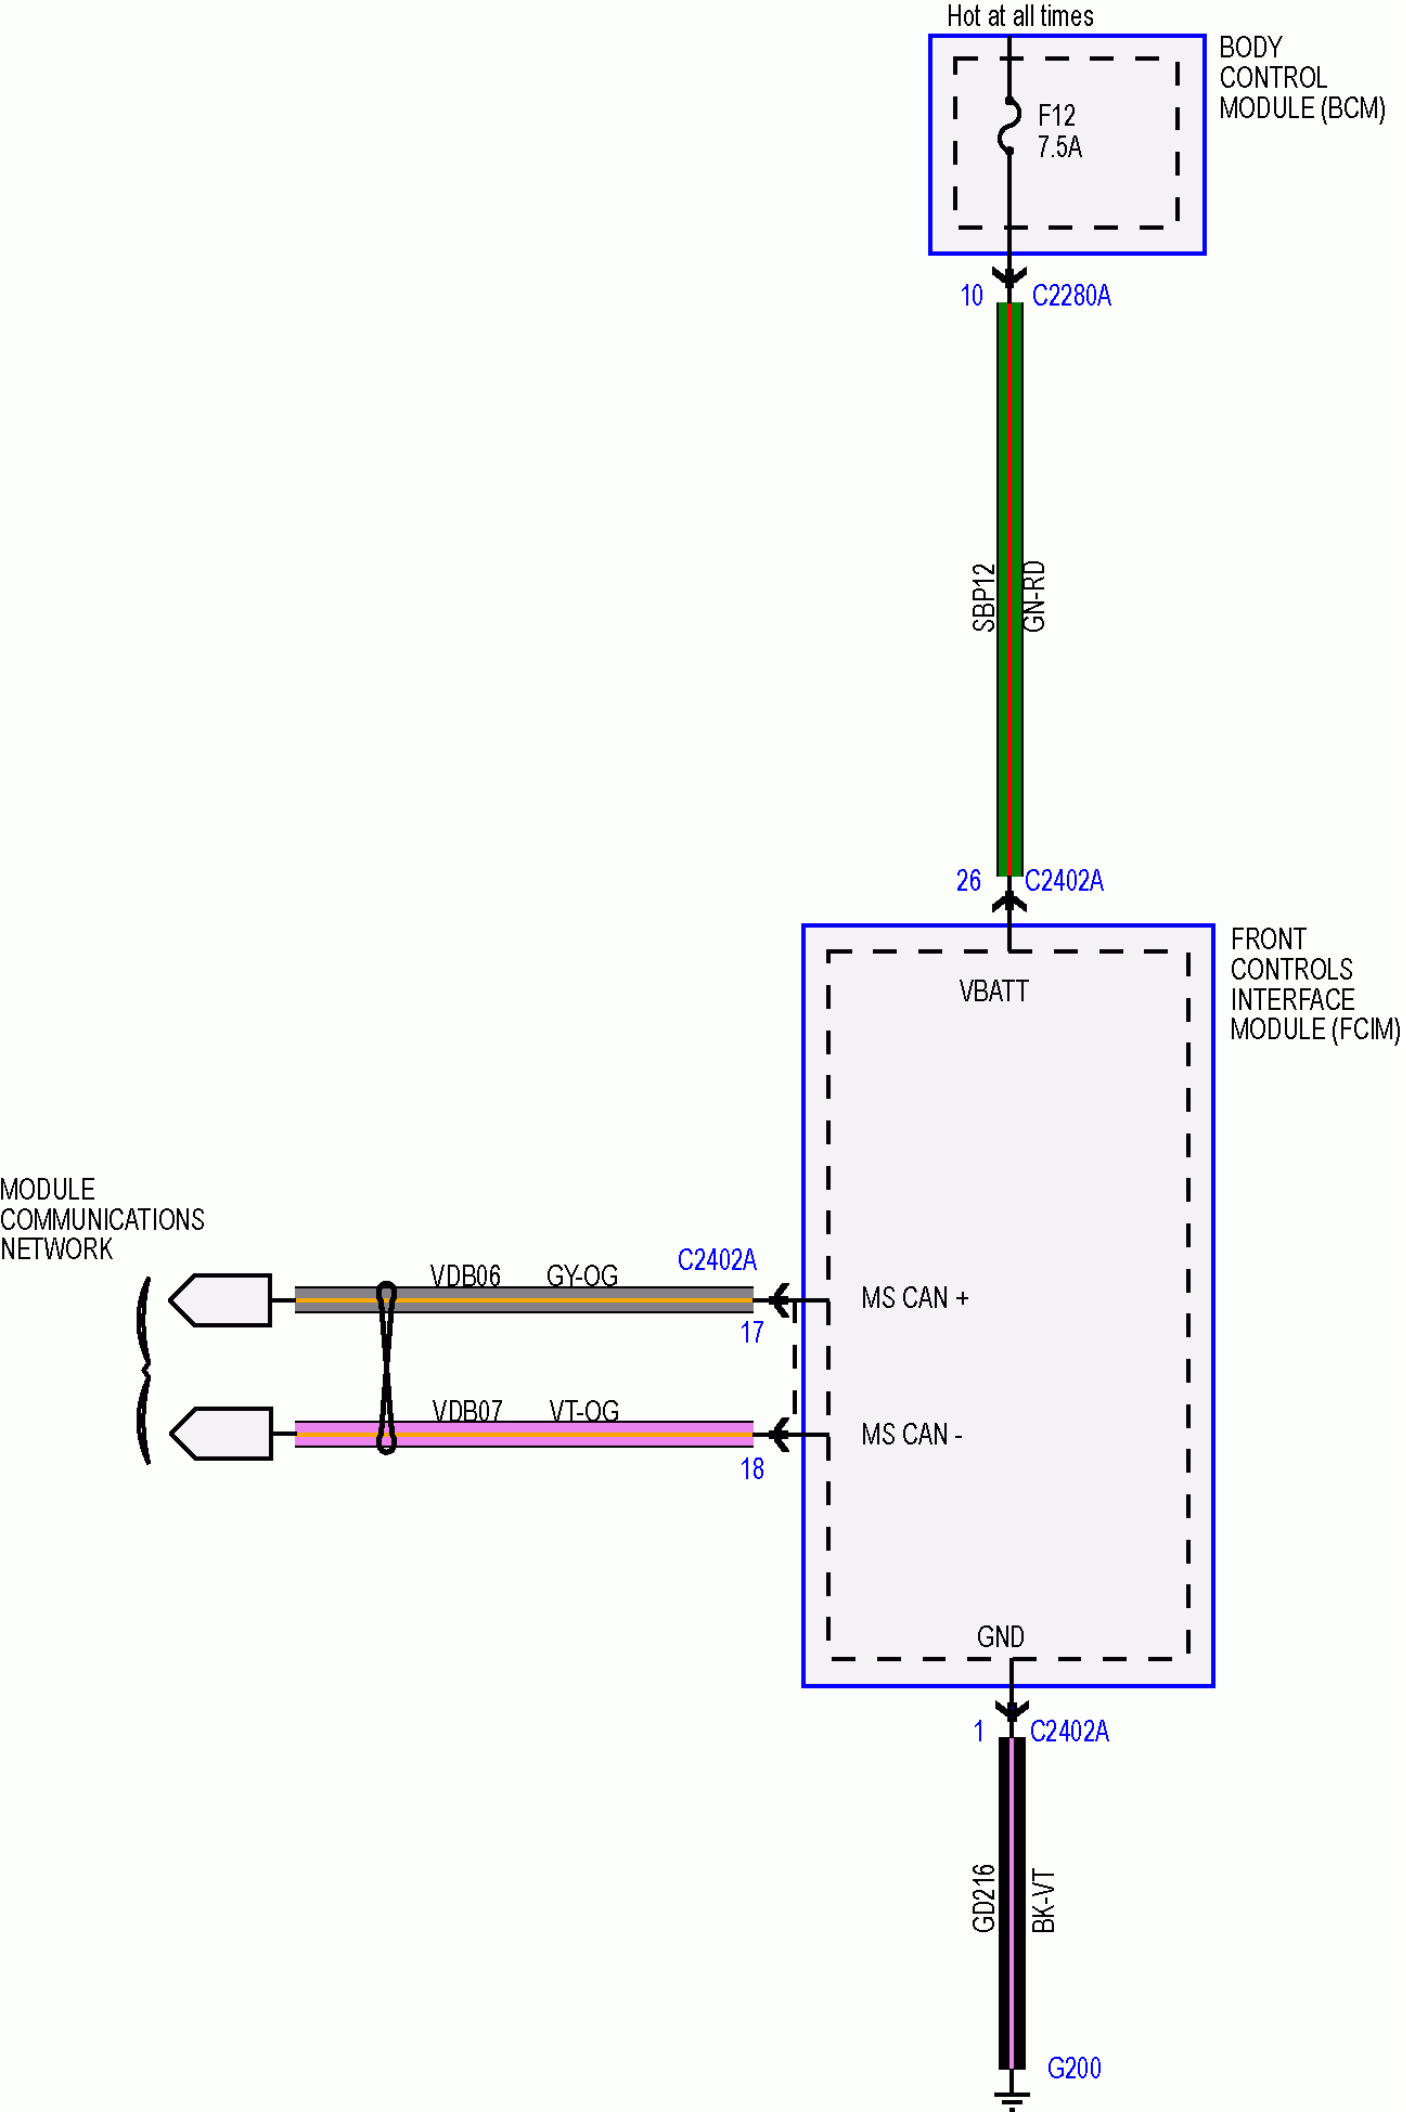

HS1 CAN +

C2383A

VDB04 WH-BU

53

HS1 CAN -

VDB05 WH

54

HS3 CAN +

VDB29 GN-BU

19

HS3 CAN -

VDB30 WH-GN

20

GND

37 C2383A

GD215 BK-GY

S228

GD215 BK-GY

G202

MODULE COMMUNICATIONS NETWORK

MODULE COMMUNICATIONS NETWORK

SYNC
MODULE [APIM]

MICROPHONE

CLUSTER AND PANEL ILLUMINATION

VLN04

8 C2999

STEERING WHEEL SWITCH, RIGHT

CLOCKSPRING

STEERING COLUMN CONTROL MODULE (SCCM)

If Equipped