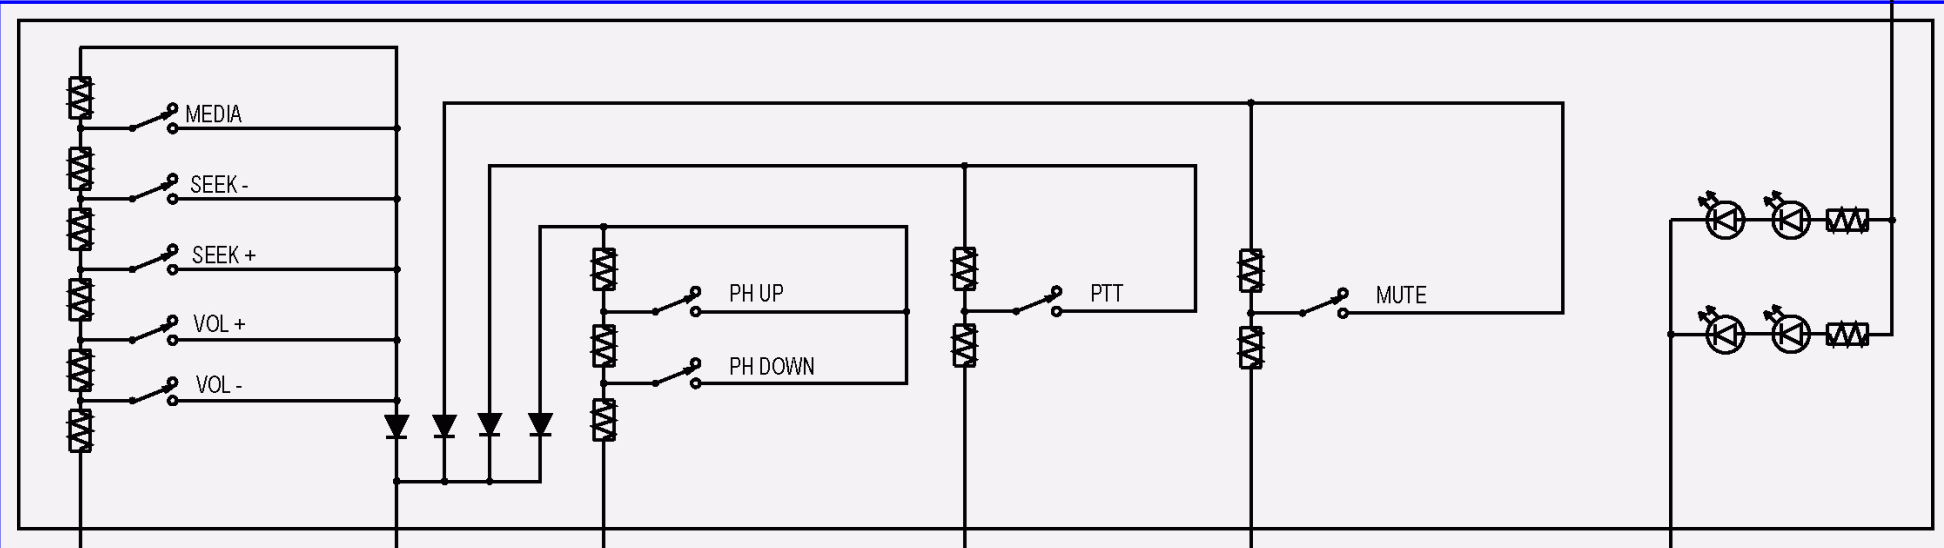

VLN04

8 C2999

STEERING WHEEL SWITCH, RIGHT

CLOCKSPRING

STEERING COLUMN CONTROL MODULE (SCCM)

If Equipped