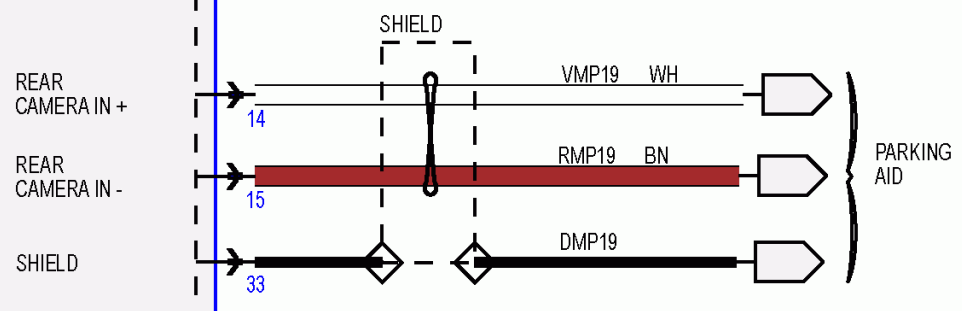

SYNC
MODULE [APIM]

MICROPHONE