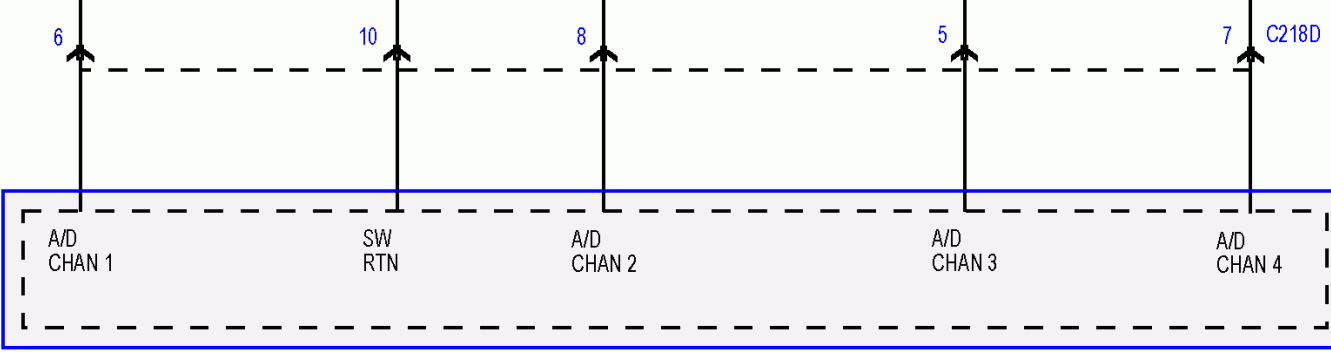

VLN04

8 C2999

STEERING WHEEL SWITCH, RIGHT

CLOCKSPRING

STEERING COLUMN CONTROL MODULE (SCCM)

If Equipped