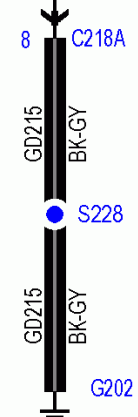

w/Touchscreen w/o Sony

Hot at all times

BODY CONTROL MODULE (BCM)

20 C2280A

SBP32 VT-RD

1 C2383A

START

SYNC MODULE [APIM]

HS1 CAN +

C2383A

VDB04 WH-BU

53

HS1 CAN -

VDB05 WH

54

HS3 CAN +

VDB29 GN-BU

19

HS3 CAN -

VDB30 WH-GN

20

GND

37 C2383A

GD215 BK-GY

VLN04

8 C2999

STEERING WHEEL SWITCH, RIGHT

CLOCKSPRING

STEERING COLUMN CONTROL MODULE (SCCM)

If Equipped