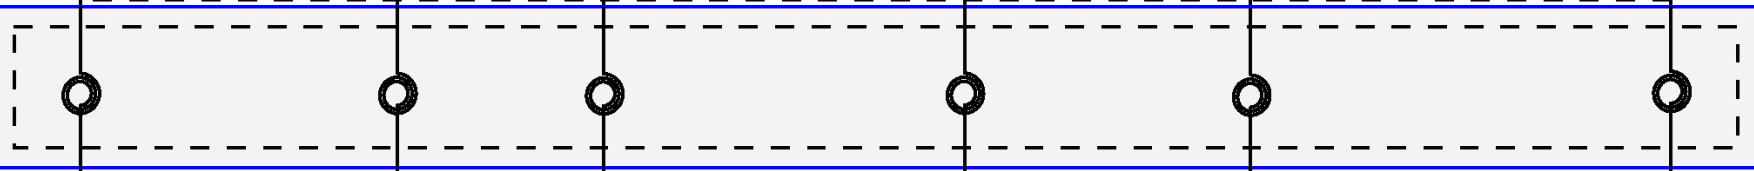

VLN04

8 C2999

STEERING WHEEL SWITCH, RIGHT

CLOCKSPRING

STEERING COLUMN CONTROL MODULE (SCCM)

If Equipped