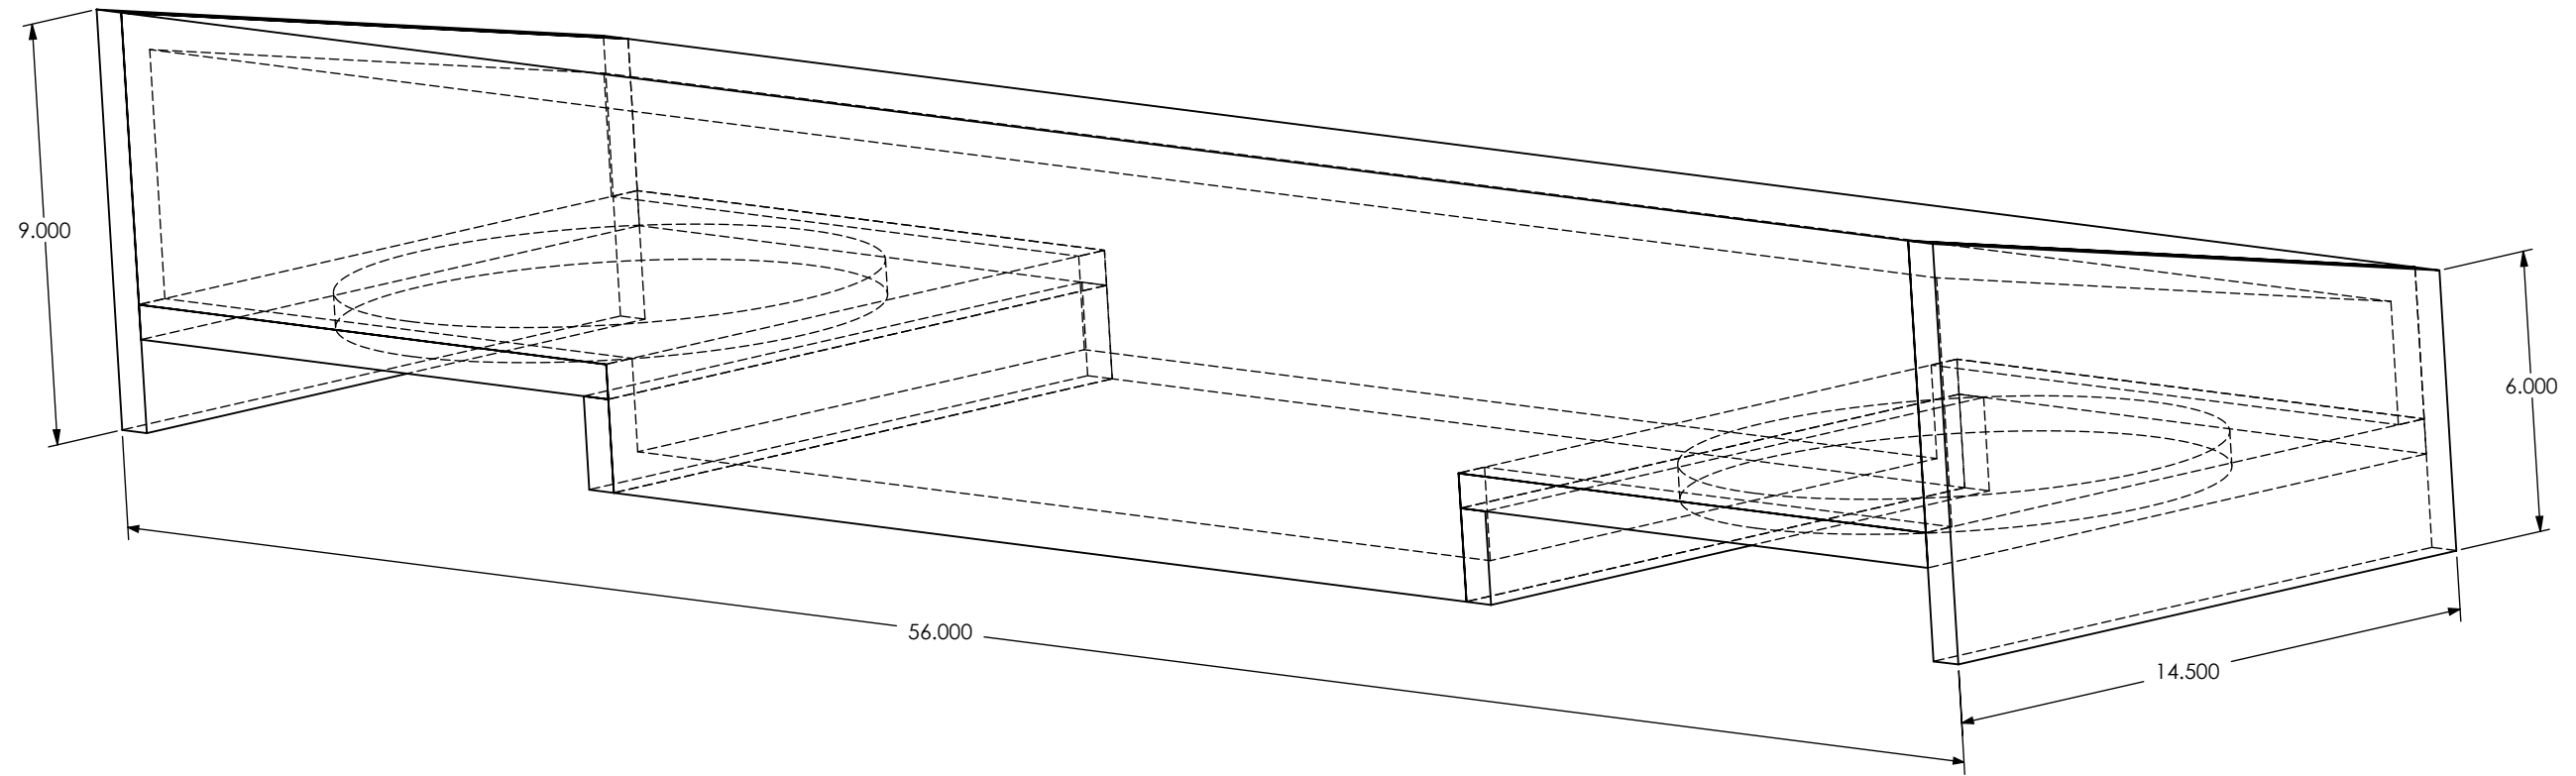

CUSTOM ENGINEERED ENCLOSURE FOR:

Enclosure Specification:

JL AUDIO, INC. 10369 NORTH COMMERCE PKWY. MIRAMAR, FL, 33025-3962, USA PH: 954.443.1100 FAX: 954.443.1105		
Designed By:	DATE:	6/3/2015
SCALE:	DRAWING NOT TO SCALE	SHEET 1 OF 1