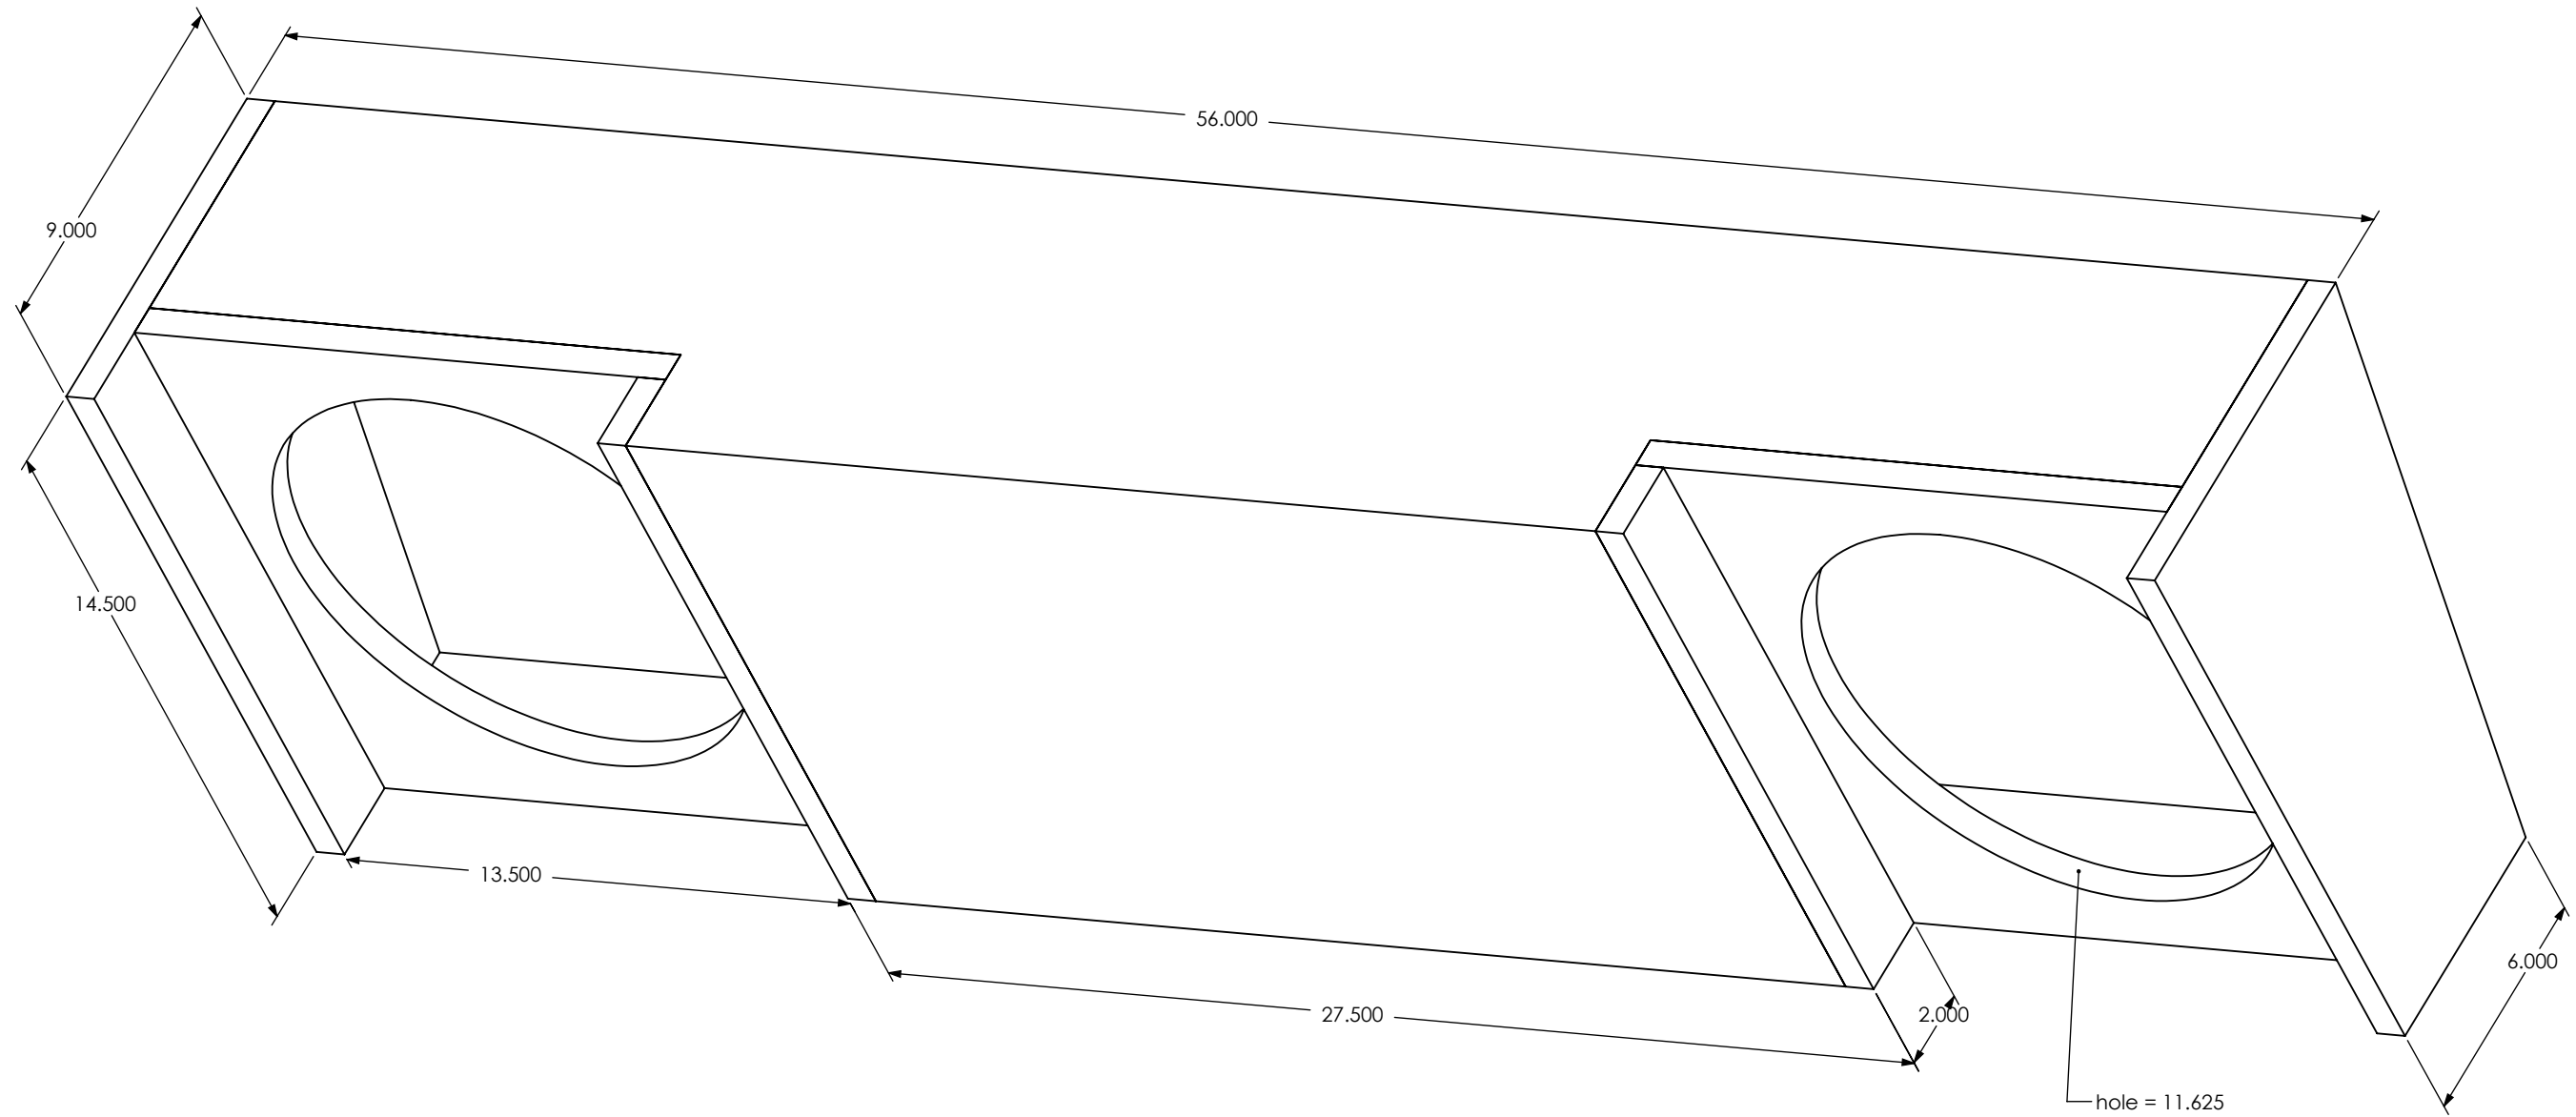

CUSTOM ENGINEERED ENCLOSURE FOR:

Enclosure Specification:

JL AUDIO, INC. 10369 NORTH COMMERCE PKWY. MIRAMAR, FL, 33025-3962, USA PH: 954.443.1100 FAX: 954.443.1105		
Designed By:	DATE:	6/3/2015
SCALE:	DRAWING NOT TO SCALE	SHEET 1 OF 1