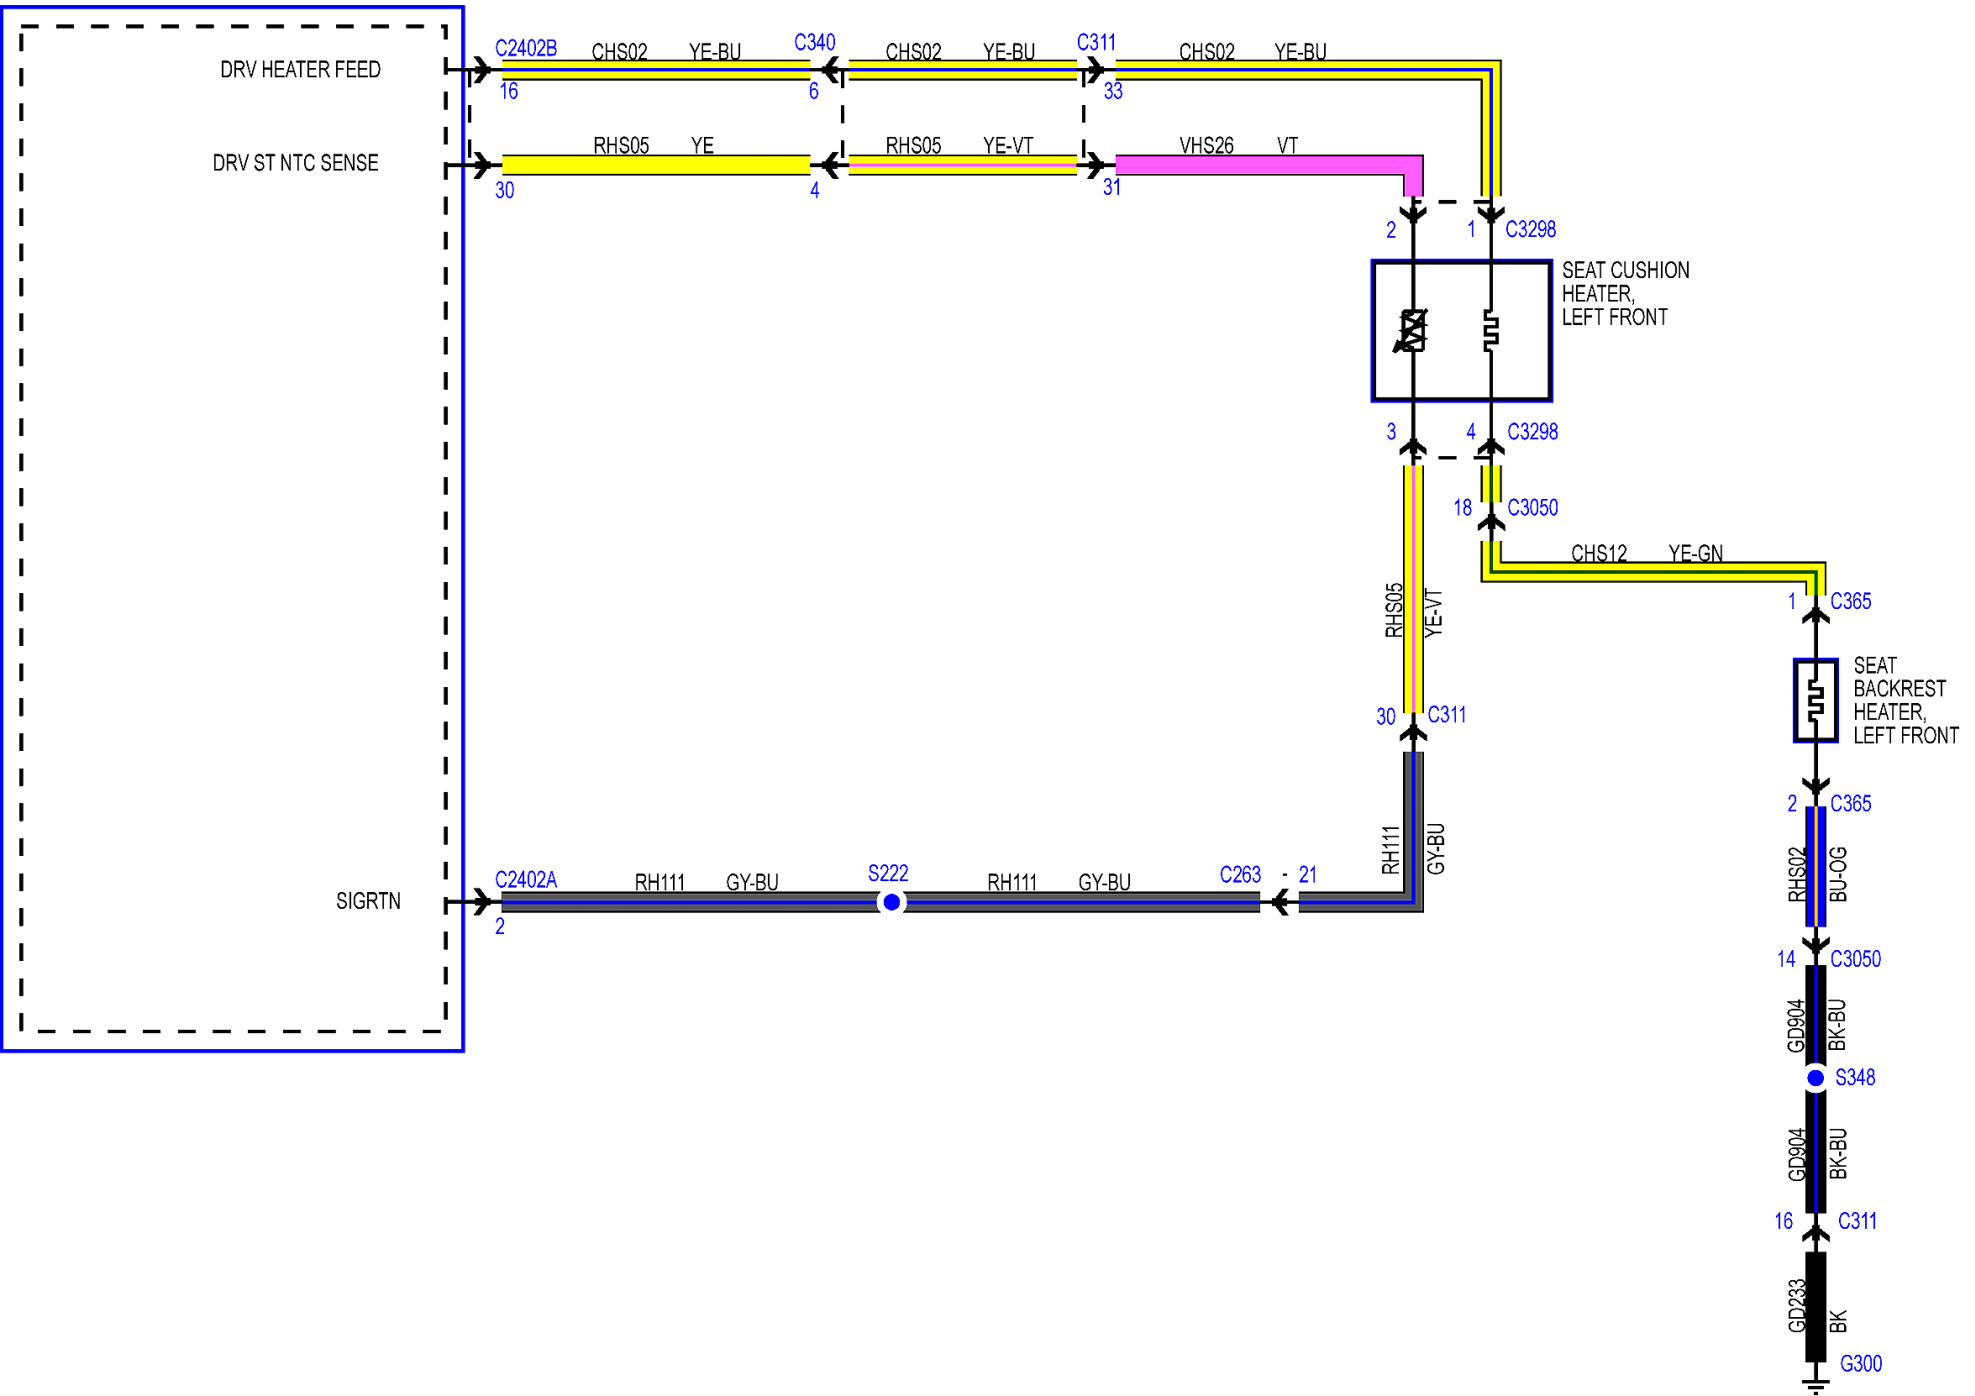

HEATED SEATS

HEATED SEATS

FRONT
CONTROLS
INTERFACE
MODULE (FCIM)

HEATED SEATS

FRONT
CONTROLS
INTERFACE
MODULE (FCIM)

FRONT SEAT
CLIMATE CONTROL
MODULE (SCME)

SEAT CUSHION
BLOWER MOTOR,
DRIVER SIDE

SEAT BACKREST
BLOWER MOTOR,
DRIVER SIDE

FRONT SEAT
CLIMATE CONTROL
MODULE (SCME)

SEAT CUSHION
BLOWER MOTOR,
PASSENGER SIDE

SEAT BACKREST
BLOWER MOTOR,
PASSENGER SIDE