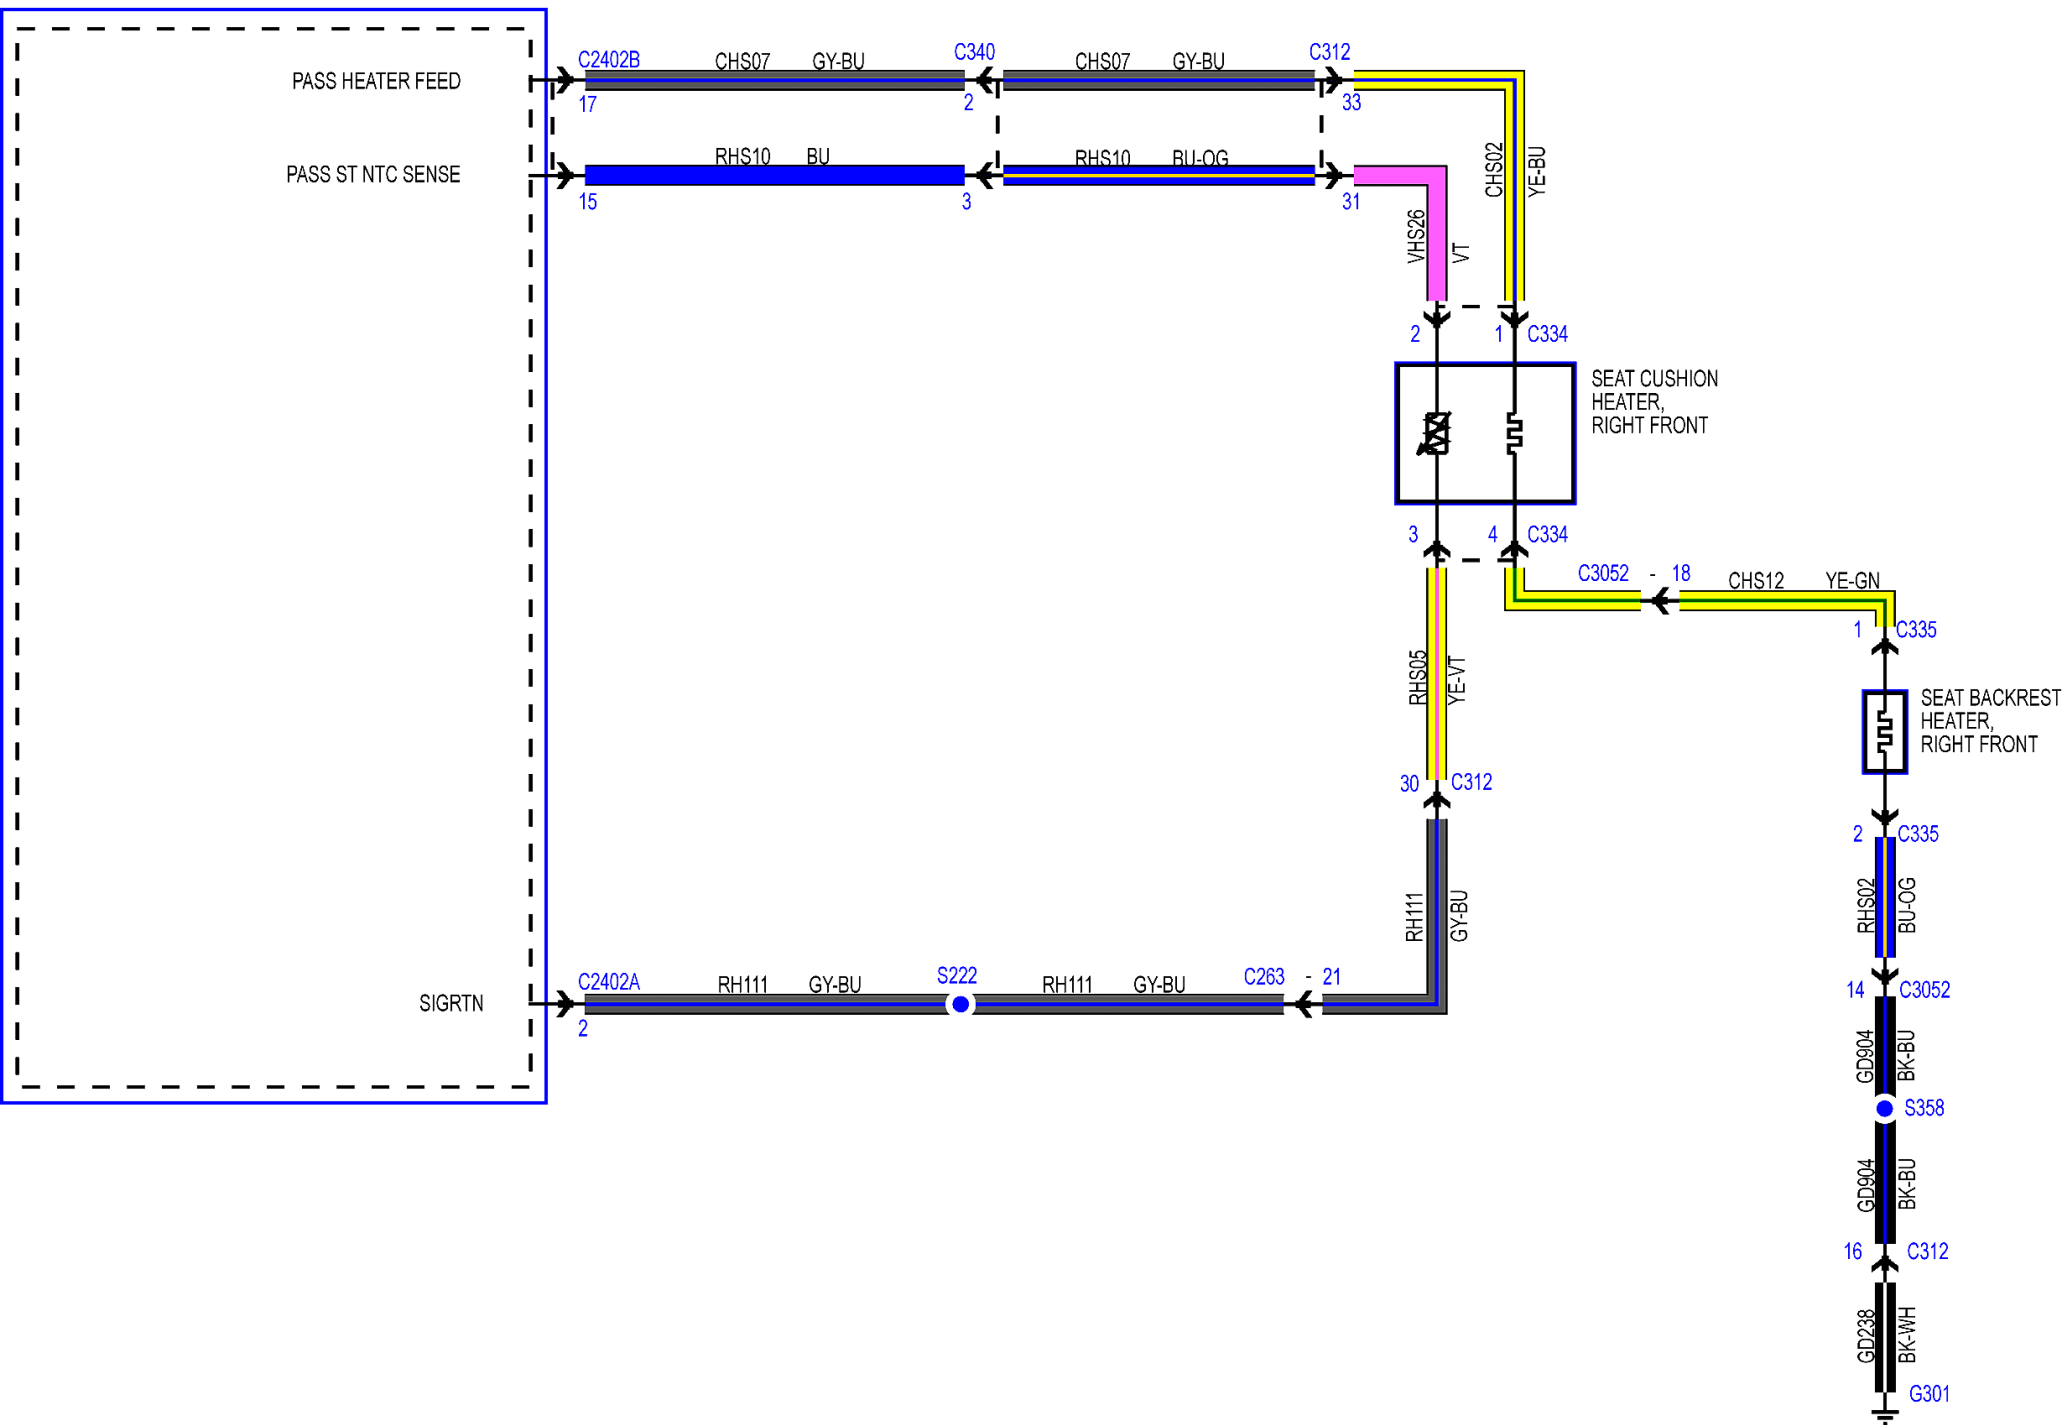

HEATED SEATS

HEATED SEATS

FRONT
CONTROLS
INTERFACE
MODULE (FCIM)

HEATED SEATS

FRONT
CONTROLS
INTERFACE
MODULE (FCIM)

FRONT SEAT
CLIMATE CONTROL
MODULE (SCME)

SEAT CUSHION
BLOWER MOTOR,
DRIVER SIDE

SEAT BACKREST
BLOWER MOTOR,
DRIVER SIDE

FRONT SEAT
CLIMATE CONTROL
MODULE (SCME)

SEAT CUSHION
BLOWER MOTOR,
PASSENGER SIDE

SEAT BACKREST
BLOWER MOTOR,
PASSENGER SIDE