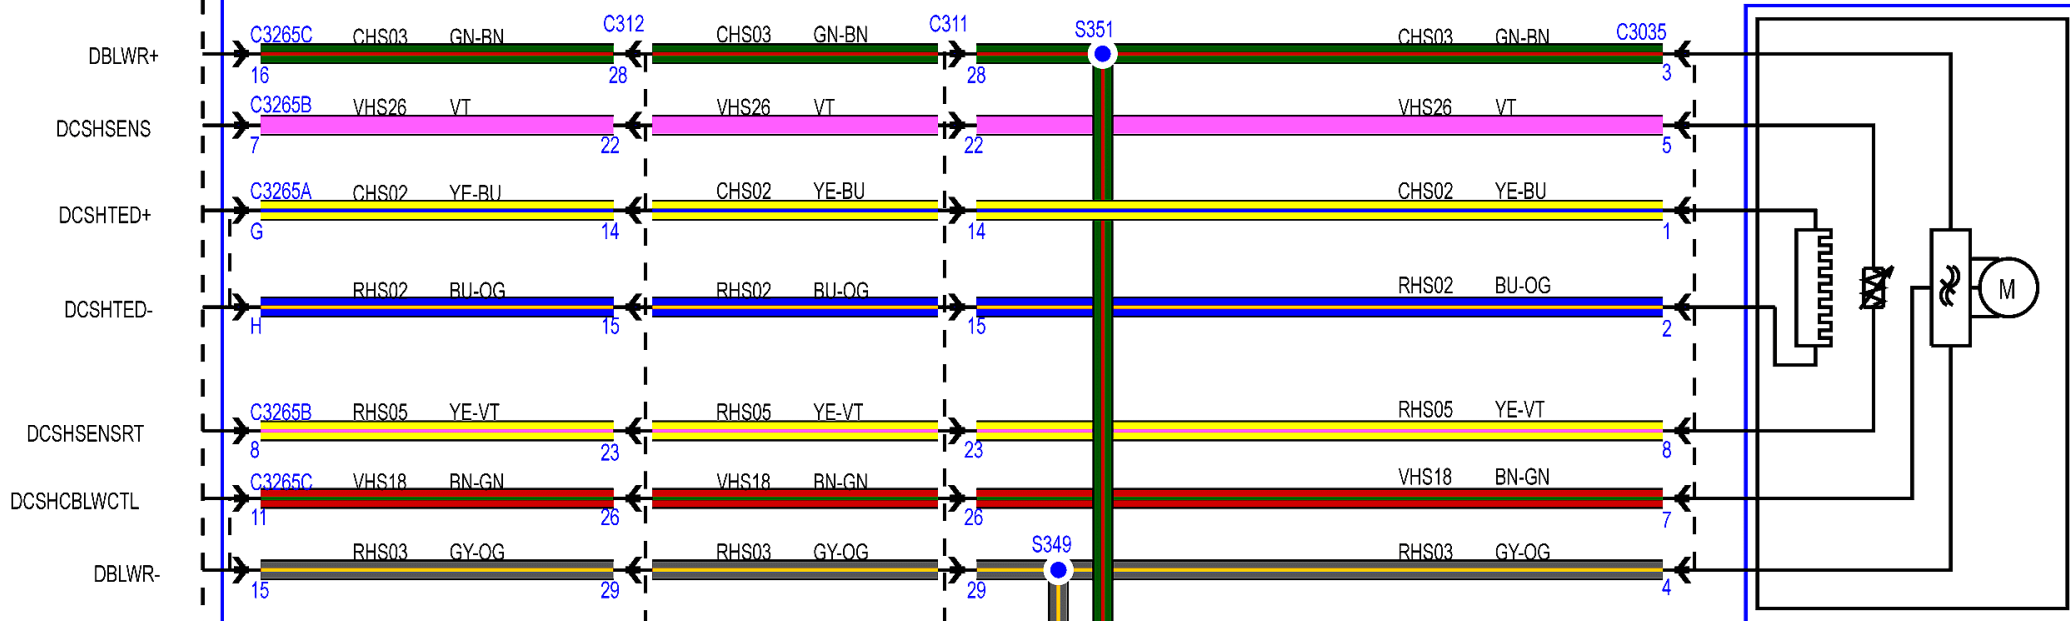

HEATED SEATS

HEATED SEATS

FRONT
CONTROLS
INTERFACE
MODULE (FCIM)

HEATED SEATS

FRONT
CONTROLS
INTERFACE
MODULE (FCIM)

FRONT SEAT
CLIMATE CONTROL
MODULE (SCME)

SEAT CUSHION
BLOWER MOTOR,
DRIVER SIDE

SEAT BACKREST
BLOWER MOTOR,
DRIVER SIDE

FRONT SEAT
CLIMATE CONTROL
MODULE (SCME)

SEAT CUSHION
BLOWER MOTOR,
PASSENGER SIDE

SEAT BACKREST
BLOWER MOTOR,
PASSENGER SIDE