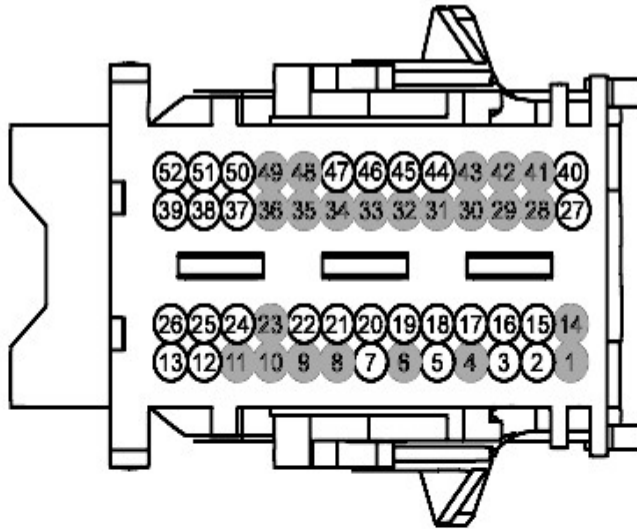

<b>Connector:</b> <b>C2280B</b>	<b>Description</b> BODY CONTROL MODULE (BCM)	<b>Color</b> BK	<b>Harness</b> 14401	<b>Base Part #</b> part# N/A	<b>Service Pigtail</b> Not Available
------------------------------------	--	--------------------	-------------------------	---------------------------------	---

[Check for Terminal Part Numbers](#)

Pin	Circuit	Gauge	Circuit Function	Qualifier
1	*	*	Not Used	
2	CLS34 (GY)	26	SWITCH - PARK LAMPS	
3	CLN56 (BN)	26	DIMMER - IP/SWITCH ILLUMINATION # DIM DOWN	
4	*	*	Not Used	
5	CPK35 (YE)	26	CTRL MOD. - KEYLESS VEHICLE # SWITCH START/STOP 2 +	
6	*	*	Not Used	
7	CLN55 (YE)	26	DIMMER - IP/SWITCH ILLUMINATION # DIM UP	
8	*	*	Not Used	
9	*	*	Not Used	
10	*	*	Not Used	
11	*	*	Not Used	
12	CDC74 (BU)	26	CTRL MOD. - KEY INHIBIT	
13	VLN73 (GY-BN)	22	CTRL MOD. - AMBIENT LIGHTING LIN BUS	
14	*	*	Not Used	
15	CLF24 (BU)	26	SWITCH - HEADLAMP ON	
16	CLF23 (WH)	26	SWITCH - HEADLAMP OFF	
17	CMP32 (GN)	26	SWITCH - ACTIVE PARK ASSIST (AUTOPARK)	
18	RRH02 (GN-WH)	22	CTRL MOD. - SWITCH HORN	
19	CLS32 (BN)	26	SWITCH - HAZARD	
20	CLF21 (GY)	26	SWITCH - FOG LAMPS FRONT	
21	CLF19 (VT)	26	SWITCH - AUTOLAMP (1) ON	
22	RLF14 (GY-BN)	20	SENSOR - AUTOLAMP DAY/NIGHT (AMBIENT LIGHT) -	MTC
22	RLF14 (GY)	26	SENSOR - AUTOLAMP DAY/NIGHT (AMBIENT LIGHT) -	DATC
23	*	*	Not Used	
24	VLF14 (BU-BN)	20	SENSOR - AUTOLAMP DAY/NIGHT (AMBIENT LIGHT) +	MTC
24	VLF14 (BU)	26	SENSOR - AUTOLAMP DAY/NIGHT (AMBIENT LIGHT) +	DATC
25	VDN02 (GN-OG)	22	CTRL MOD. - LIN BUS # BCM 2	
26	VPL56 (BU)	26	RECEIVER - REMOTE RF	
27	RPK07 (GN)	26	CTRL MOD. - KEYLESS VEHICLE # ANTENNA	