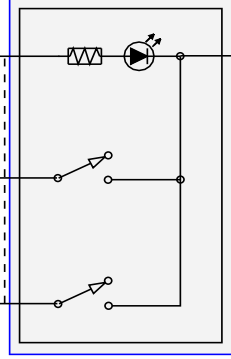

AUTO-DIMMING  
INTERIOR MIRROR  
124-7

9 C9012

CRB05  
GN

BODY CONTROL  
MODULE (BCM)  
11-4

17 C2280B

CMP32  
GN

CLUSTER AND  
PANEL ILLUMINATION  
71-1

VLN04 VT C3466

AUTO PARK/LANE  
KEEPING SWITCH  
151-19

C215 - 1 CMP32 GN

2

C3133 - 2 CRB05 GN

4

C3466

5

3