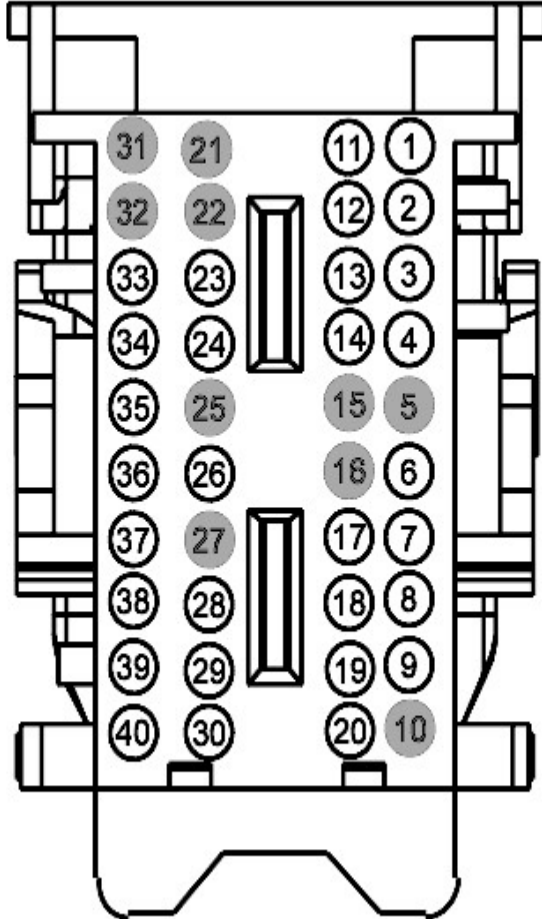

Connector: C2280F	Description BODY CONTROL MODULE (BCM)	Color	Harness 12A581	Base Part # part# N/A	Service Pigtail Not Available
------------------------------------	--	--------------	--------------------------	---------------------------------	---

Terminal Part Number Service Part Number
 9U5T-14474-DA DU2Z-14474-AA

Pin	Circuit	Gauge	Circuit Function	Qualifier	Terminal Part Number
1	VMP21 (WH-BN)	22	SENSOR - PARKING AID # ACTIVE PARK ASSIST (AUTOPARK) FRONT RIGHT SIDE		9U5T-14474-DA
2	CLS18 (GY-BN)	22	CTRL MOD. - STOP/TURN LEFT (INBOARD)		9U5T-14474-DA
3	SDC57 (BU-OG)	20	CTRL MOD. - BATTERY MONITORING SYSTEM MONITOR		9U5T-14474-DA
4	VDN03 (GY-VT)	20	CTRL MOD. - LIN BUS # BCM 3		9U5T-14474-DA
5	*	*	Not Used		N/A
6	CLS56 (YE-GN)	22	LAMP - TURN FRONT LEFT OR COMMON# SIGNAL OUT		9U5T-14474-DA
7	LMP06 (VT-GY)	22	CTRL MOD. - PARKING AID # SENSORS FRONT +		9U5T-14474-DA
8	LDC59 (BU-WH)	20	CTRL MOD. - BATTERY MONITORING SYSTEM SENSOR +		9U5T-14474-DA
9	CDC43 (YE-BU)	22	RELAY - ELECTRICAL STEERING COLUMN LOCK		9U5T-14474-DA
10	*	*	Not Used		N/A
11	VMP20 (GY-OG)	22	SENSOR - PARKING AID # ACTIVE PARK ASSIST (AUTOPARK) FRONT LEFT SIDE		9U5T-14474-DA
12	CAT17 (BN)	22	RELAY - TRAILER TOW PARK LAMPS (COLOR TO SAE 1239)		9U5T-14474-DA
13	CLS19 (VT-OG)	22	CTRL MOD. - STOP/TURN RIGHT (INBOARD)		9U5T-14474-DA
14	CPL25 (BU-OG)	20	SWITCH - HOOD # AJAR		9U5T-14474-DA
15	*	*	Not Used		N/A
16	*	*	Not Used		N/A