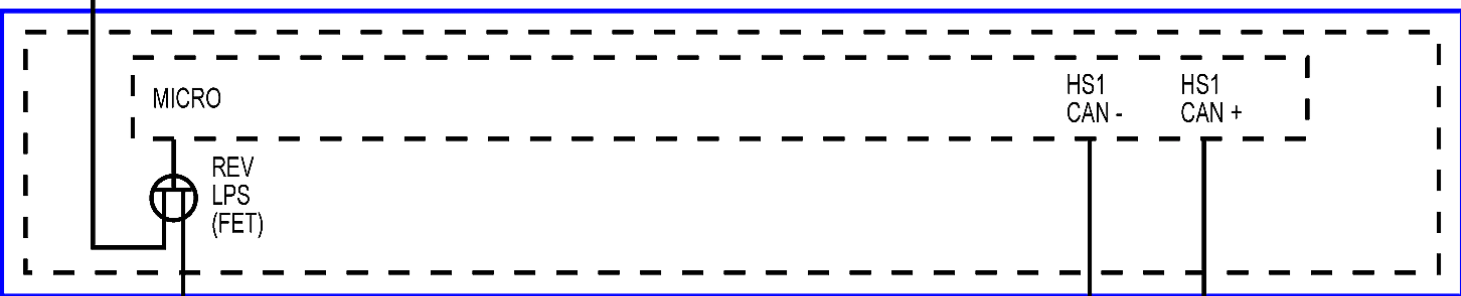

WITHOUT LED

Hot at all times

BATTERY JUNCTION BOX (BJB)

SBB12
GN-RD
22
C2280G

BODY CONTROL MODULE (BCM)

11
C2280C
CLS10 GN-BN
POWER MIRRORS

22
C316
CLS10 GN-BN

2
C405