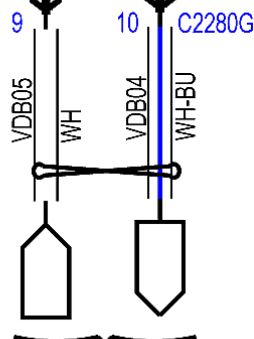

WITHOUT LED

Hot at all times

BATTERY JUNCTION BOX (BJB)

SBB12
GN-RD
22
C2280G

BODY CONTROL MODULE (BCM)

11
C2280C
CLS10 GN-BN
POWER MIRRORS

22
C316
CLS10 GN-BN

2
C405

S405

CLS10 GN-BN
3
C487

1
C487
GD406 BK-YE

CLS10 GN-BN
3
C488

1
C488
GD406 BK-YE

S409
G400

MODULE COMMUNICATIONS NETWORK