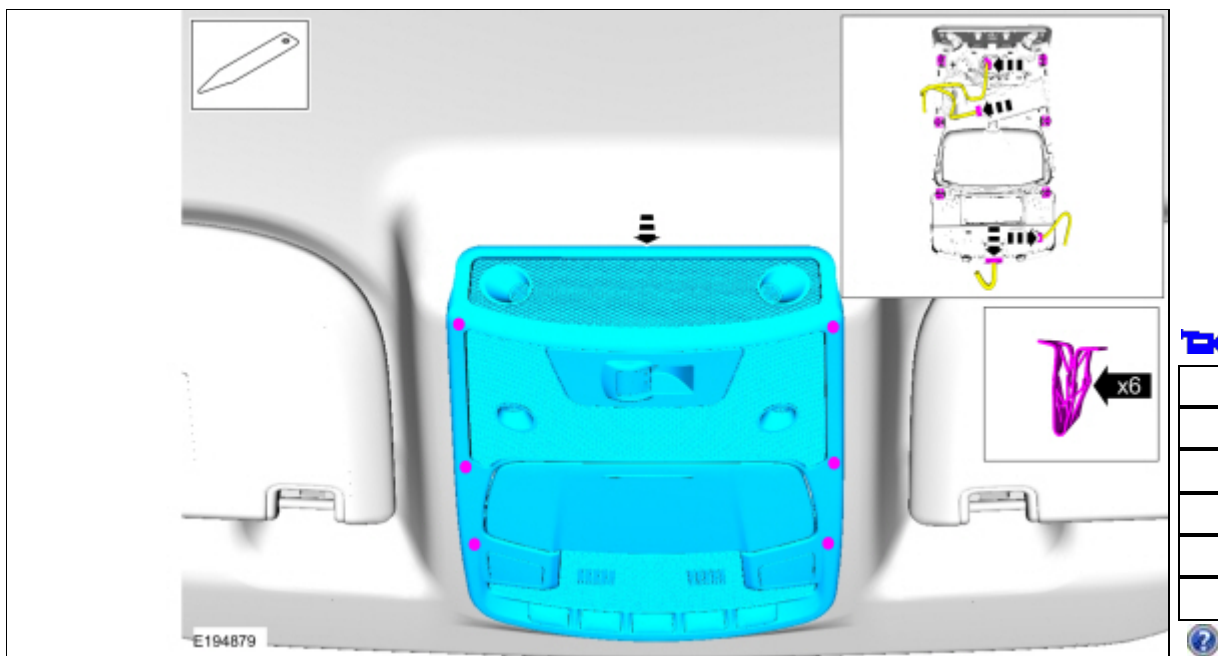

Overhead Console

Base Part Number: [519A58](#)

Special Tool(s) / General Equipment

Interior Trim Remover

Removal

1. Release the clips and remove the overhead console.
 - Disconnect the electrical connectors.
Use the General Equipment: Interior Trim Remover

Installation

1. To install, reverse the removal procedure.

Copyright © 2016 Ford Motor Company