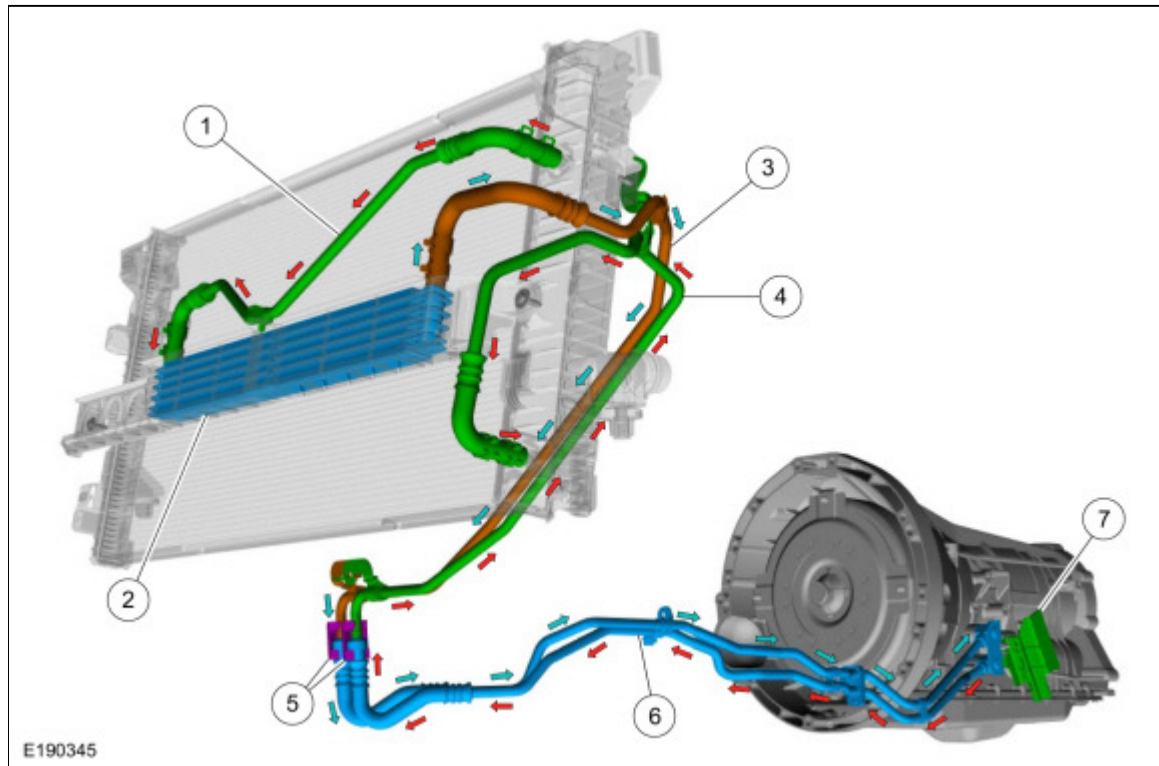

Transmission Cooling - Component Location**2.7L EcoBoost**

Item	Description
1	Radiator in-tank transmission fluid cooler-to-auxiliary transmission fluid cooler hose
2	Auxiliary transmission fluid cooler
3	Auxiliary transmission fluid cooler outlet hose
4	Radiator in-tank transmission fluid cooler inlet hose
5	Transmission fluid cooler tube secondary latches
6	Transmission fluid cooler tube assembly
7	Heat shield

3.5L Duratec, 3.5L EcoBoost Without Auxiliary Cooler

Item	Description
1	Radiator in-tank transmission fluid cooler outlet hose
2	Radiator in-tank transmission fluid cooler inlet hose
3	Transmission fluid cooler tube secondary latches
4	Transmission fluid cooler tube assembly
5	Heat shield

3.5L Duratec, 3.5L EcoBoost With Auxiliary Cooler

Item	Description
1	Radiator in-tank transmission fluid cooler-to-auxiliary transmission fluid cooler hose
2	Auxiliary transmission fluid cooler
3	Auxiliary transmission fluid cooler outlet hose
4	Radiator in-tank transmission fluid cooler inlet hose
5	Transmission fluid cooler tube secondary latches
6	Transmission fluid cooler tube assembly
7	Heat shield

5.0L 32V Ti-VCT with Radiator In-Tank Cooler

Item	Description
1	Radiator in-tank transmission fluid cooler outlet hose
2	Radiator in-tank transmission fluid cooler inlet hose
3	Transmission fluid warmer coolant outlet hose
4	Transmission fluid warmer coolant inlet hose
5	Transmission fluid warmer coolant control valve
6	Transmission fluid warmer-to-coolant shut-off valve hose
7	Transmission fluid warmer
8	Transmission fluid cooler tube assembly
9	Heat shield