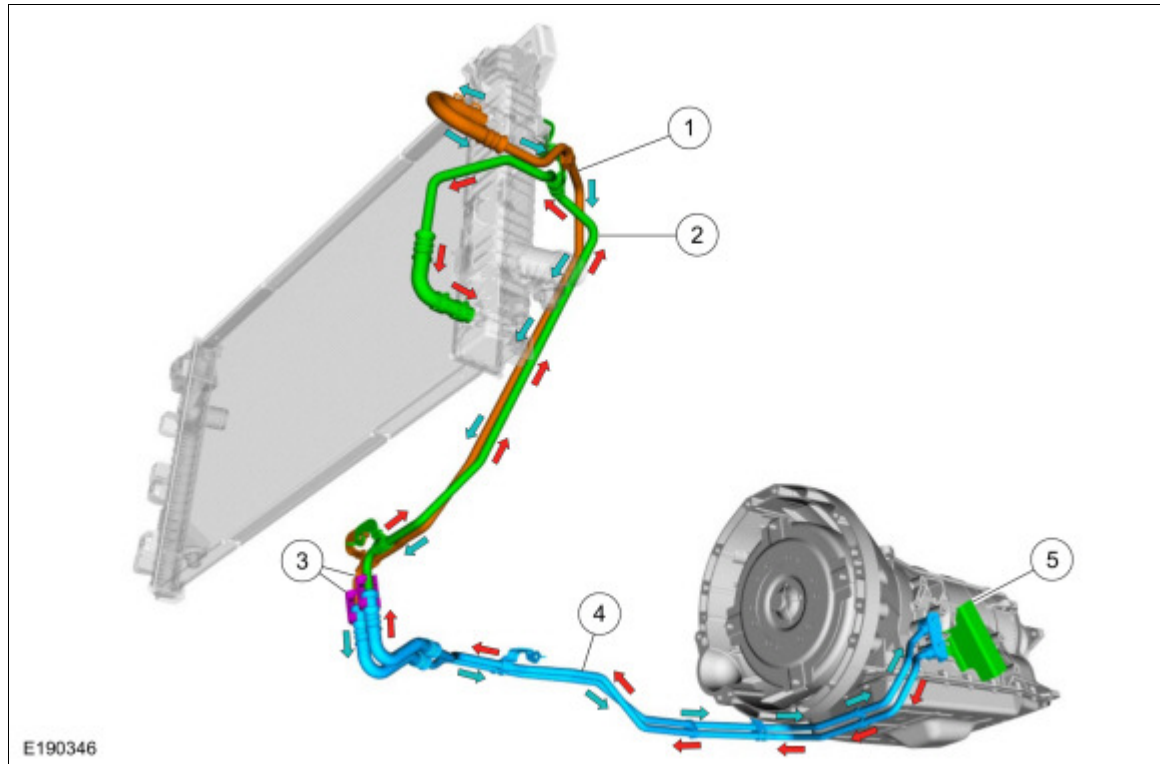

Transmission Cooling - Component Location**2.7L EcoBoost**

Item	Description
1	Radiator in-tank transmission fluid cooler-to-auxiliary transmission fluid cooler hose
2	Auxiliary transmission fluid cooler
3	Auxiliary transmission fluid cooler outlet hose
4	Radiator in-tank transmission fluid cooler inlet hose
5	Transmission fluid cooler tube secondary latches
6	Transmission fluid cooler tube assembly
7	Heat shield

3.5L Duratec, 3.5L EcoBoost Without Auxiliary Cooler

Item	Description
1	Radiator in-tank transmission fluid cooler outlet hose
2	Radiator in-tank transmission fluid cooler inlet hose
3	Transmission fluid cooler tube secondary latches
4	Transmission fluid cooler tube assembly
5	Heat shield

3.5L Duratec, 3.5L EcoBoost With Auxiliary Cooler

Item	Description
1	Radiator in-tank transmission fluid cooler-to-auxiliary transmission fluid cooler hose
2	Auxiliary transmission fluid cooler
3	Auxiliary transmission fluid cooler outlet hose
4	Radiator in-tank transmission fluid cooler inlet hose
5	Transmission fluid cooler tube secondary latches
6	Transmission fluid cooler tube assembly
7	Heat shield

5.0L 32V Ti-VCT with Radiator In-Tank Cooler

Item	Description
1	Radiator in-tank transmission fluid cooler outlet hose
2	Radiator in-tank transmission fluid cooler inlet hose
3	Transmission fluid warmer coolant outlet hose
4	Transmission fluid warmer coolant inlet hose
5	Transmission fluid warmer coolant control valve
6	Transmission fluid warmer-to-coolant shut-off valve hose
7	Transmission fluid warmer
8	Transmission fluid cooler tube assembly
9	Heat shield