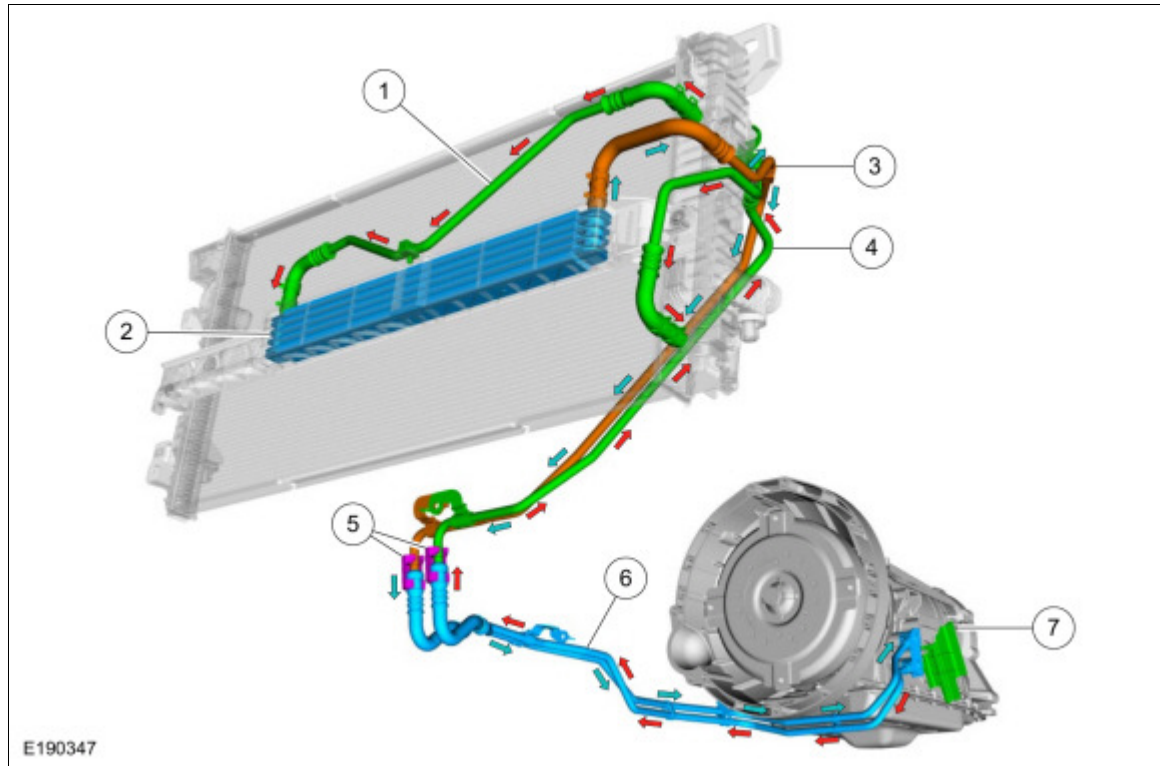

Transmission Cooling - Component Location**2.7L EcoBoost**

Item	Description
1	Radiator in-tank transmission fluid cooler-to-auxiliary transmission fluid cooler hose
2	Auxiliary transmission fluid cooler
3	Auxiliary transmission fluid cooler outlet hose
4	Radiator in-tank transmission fluid cooler inlet hose
5	Transmission fluid cooler tube secondary latches
6	Transmission fluid cooler tube assembly
7	Heat shield

3.5L Duratec, 3.5L EcoBoost Without Auxiliary Cooler

Item	Description
1	Radiator in-tank transmission fluid cooler outlet hose
2	Radiator in-tank transmission fluid cooler inlet hose
3	Transmission fluid cooler tube secondary latches
4	Transmission fluid cooler tube assembly
5	Heat shield

3.5L Duratec, 3.5L EcoBoost With Auxiliary Cooler

Item	Description
1	Radiator in-tank transmission fluid cooler-to-auxiliary transmission fluid cooler hose
2	Auxiliary transmission fluid cooler
3	Auxiliary transmission fluid cooler outlet hose
4	Radiator in-tank transmission fluid cooler inlet hose
5	Transmission fluid cooler tube secondary latches
6	Transmission fluid cooler tube assembly
7	Heat shield

5.0L 32V Ti-VCT with Radiator In-Tank Cooler

Item	Description
1	Radiator in-tank transmission fluid cooler outlet hose
2	Radiator in-tank transmission fluid cooler inlet hose
3	Transmission fluid warmer coolant outlet hose
4	Transmission fluid warmer coolant inlet hose
5	Transmission fluid warmer coolant control valve
6	Transmission fluid warmer-to-coolant shut-off valve hose
7	Transmission fluid warmer
8	Transmission fluid cooler tube assembly
9	Heat shield