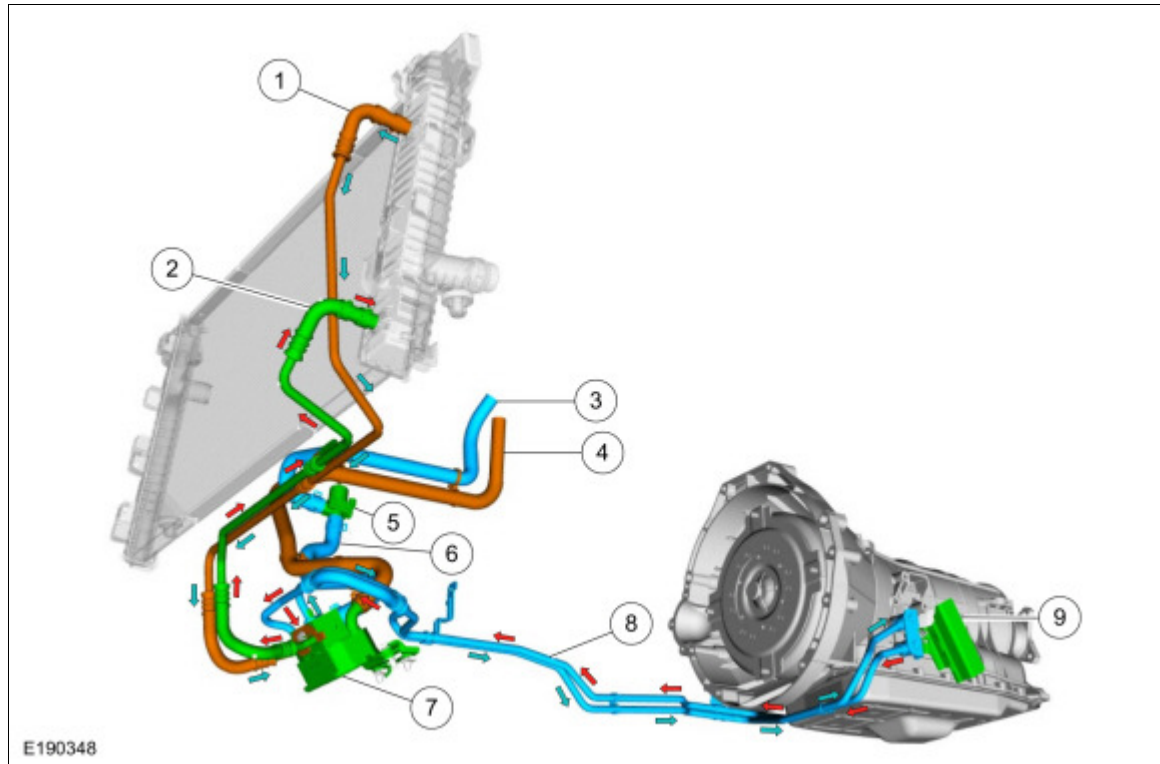

Transmission Cooling - Component Location**2.7L EcoBoost**

Item	Description
1	Radiator in-tank transmission fluid cooler-to-auxiliary transmission fluid cooler hose
2	Auxiliary transmission fluid cooler
3	Auxiliary transmission fluid cooler outlet hose
4	Radiator in-tank transmission fluid cooler inlet hose
5	Transmission fluid cooler tube secondary latches
6	Transmission fluid cooler tube assembly
7	Heat shield

3.5L Duratec, 3.5L EcoBoost Without Auxiliary Cooler

Item	Description
1	Radiator in-tank transmission fluid cooler outlet hose
2	Radiator in-tank transmission fluid cooler inlet hose
3	Transmission fluid cooler tube secondary latches
4	Transmission fluid cooler tube assembly
5	Heat shield

3.5L Duratec, 3.5L EcoBoost With Auxiliary Cooler

Item	Description
1	Radiator in-tank transmission fluid cooler-to-auxiliary transmission fluid cooler hose
2	Auxiliary transmission fluid cooler
3	Auxiliary transmission fluid cooler outlet hose
4	Radiator in-tank transmission fluid cooler inlet hose
5	Transmission fluid cooler tube secondary latches
6	Transmission fluid cooler tube assembly
7	Heat shield

5.0L 32V Ti-VCT with Radiator In-Tank Cooler

Item	Description
1	Radiator in-tank transmission fluid cooler outlet hose
2	Radiator in-tank transmission fluid cooler inlet hose
3	Transmission fluid warmer coolant outlet hose
4	Transmission fluid warmer coolant inlet hose
5	Transmission fluid warmer coolant control valve
6	Transmission fluid warmer-to-coolant shut-off valve hose
7	Transmission fluid warmer
8	Transmission fluid cooler tube assembly
9	Heat shield