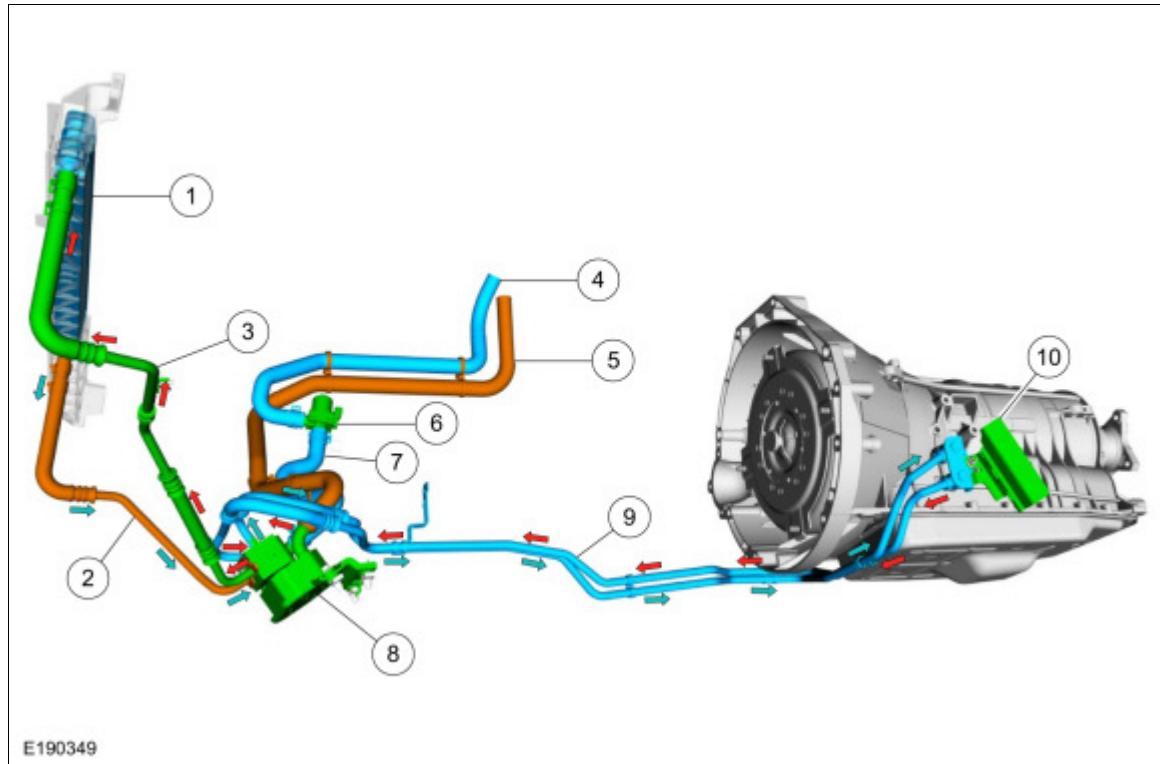

3.5L Duratec, 3.5L EcoBoost Without Auxiliary Cooler

Item	Description
1	Radiator in-tank transmission fluid cooler outlet hose
2	Radiator in-tank transmission fluid cooler inlet hose
3	Transmission fluid cooler tube secondary latches
4	Transmission fluid cooler tube assembly
5	Heat shield

3.5L Duratec, 3.5L EcoBoost With Auxiliary Cooler

Item	Description
1	Radiator in-tank transmission fluid cooler-to-auxiliary transmission fluid cooler hose
2	Auxiliary transmission fluid cooler
3	Auxiliary transmission fluid cooler outlet hose
4	Radiator in-tank transmission fluid cooler inlet hose
5	Transmission fluid cooler tube secondary latches
6	Transmission fluid cooler tube assembly
7	Heat shield

5.0L 32V Ti-VCT with Radiator In-Tank Cooler

Item	Description
1	Radiator in-tank transmission fluid cooler outlet hose
2	Radiator in-tank transmission fluid cooler inlet hose
3	Transmission fluid warmer coolant outlet hose
4	Transmission fluid warmer coolant inlet hose
5	Transmission fluid warmer coolant control valve
6	Transmission fluid warmer-to-coolant shut-off valve hose
7	Transmission fluid warmer
8	Transmission fluid cooler tube assembly
9	Heat shield

5.0L 32V Ti-VCT with External (Auxiliary) Cooler

Item	Description
1	Transmission fluid cooler
2	Transmission fluid cooler outlet hose
3	Transmission fluid cooler inlet hose
4	Transmission fluid warmer coolant outlet hose
5	Transmission fluid warmer coolant inlet hose
6	Transmission fluid warmer coolant control valve
7	Transmission fluid warmer-to-coolant shut-off valve hose
8	Transmission fluid warmer
9	Transmission fluid cooler tube assembly
10	Heat shield