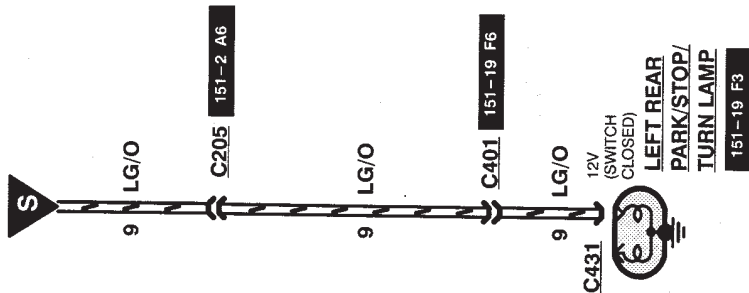

TURN/STOP/HAZARD LAMPS 90-4

1994 BRONCO/F-SERIES

**CHASSIS
CAB ONLY**

FROM
MULTI-FUNCTION
SWITCH
ON PAGE 90-1

FROM
MULTI-FUNCTION
SWITCH
ON PAGE 90-1

CONNECTOR REFERENCE LIST

CONNECTOR	CELL
C185	23, 24, 25, 26
C250	60
C251	60
C277	42
C1027	27, 28
C119	42

Refer to Section 152 for components, connectors, splice and ground descriptions and locations.