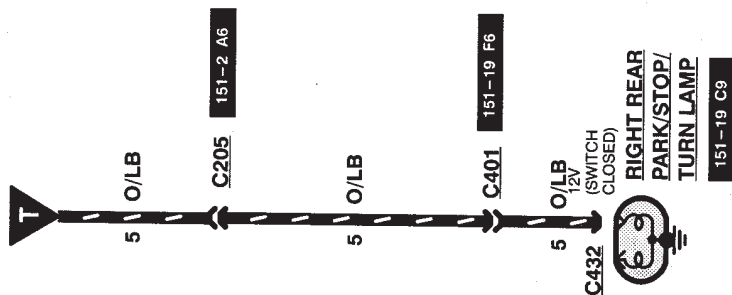

TURN/STOP/HAZARD LAMPS 90-4

1994 BRONCO/F-SERIES

**CHASSIS
CAB ONLY**

FROM
MULTI-FUNCTION
SWITCH
ON PAGE 90-1

FROM
MULTI-FUNCTION
SWITCH
ON PAGE 90-1

CONNECTOR REFERENCE LIST

CONNECTOR	CELL
C185	23, 24, 25, 26
C250	60
C251	60
C277	42
C1027	27, 28
C119	42

Refer to Section 152 for components, connectors, splice and ground descriptions and locations.